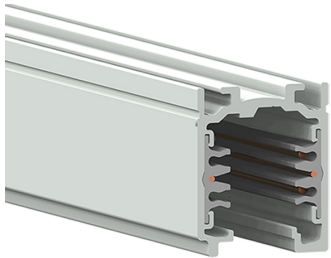

# Track 230V External three-circuit track 4000mm Black

Carlotta de Bevilacqua

## BESCHREIBUNG

The system is a 3 phase mixed system with two additional conductors intended to manage a general data signal (for example dali, dmx, lon, eib, etc.). The system is EN 60570 certified and its installation must be accomplished by highly qualified person. There are four possible installation systems: directly on ceiling or on wall, using the needlepoints on the track, on ceiling or on wall using a metal clip, hanging by the suspension or recessed without exceeding the maximum loads.

## FUNKTIONEN

- Artikelnummer: **TK00404**
- Farbe: **Black**
- Installation: **Stromschiene**
- Serie: **Architectural Indoor**
- Anwendungsbereich: **Innenbeleuchtung**
- design: **Carlotta de Bevilacqua**

## DIMENSION

- Länge: **cm 400**
- Breite: **cm 31.4**
- Höhe: **cm 37.8**

ZUBEHÖR

Track 230V External three-circuit track - End cap  
Black  
TK00504

Track 230V External three-circuit track - Power  
supply end cap Earth conductor on the left. Black  
TK00604