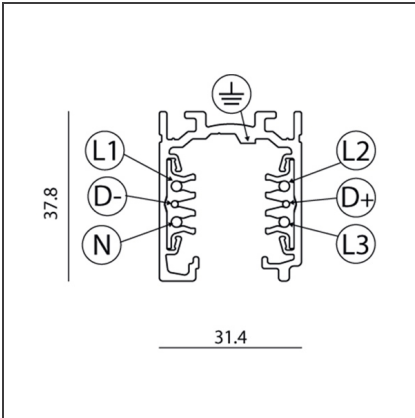

TECHNISCHE ZEICHNUNGEN

FUNKTIONEN

Artikelnummer:	TK00404	Serie:	Indoor
Farbe:	Black		
Installation:	Projector, Stromschiene		
Anwendungsbereich:	Innenbeleuchtung		

DIMENSION

Länge:	cm 400
Breite:	cm 31.4
Höhe:	cm 37.8