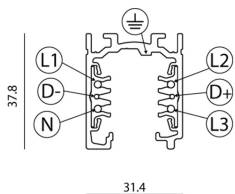

# Track 230V External three-circuit track 4000mm Black

Carlotta de Bevilacqua

## BESCHREIBUNG

The system is a 3 phase mixed system with two additional conductors intended to manage a general data signal (for example dali, dmx, lon, eib, etc.). The system is EN 60570 certified and its installation must be accomplished by highly qualified person. There are four possible installation systems: directly on ceiling or on wall, using the needlepoints on the track, on ceiling or on wall using a metal clip, hanging by the suspension or recessed without exceeding the maximum loads.

## DIMENSION

- Länge: **cm 400**
- Breite: **cm 31.4**
- Höhe: **cm 37.8**

ZUBEHÖR

Track 230V External three-circuit track - End cap  
Black  
TK00504

Track 230V External three-circuit track - Power  
supply end cap Earth conductor on the left. Black  
TK00604

Track 230V External three-circuit track - 3-way joint  
Earth conductor on left. Black  
TK01304

Track 230V External three-circuit track - Plastic  
cup for steel cable Ø 1,5 mm  
TK20501

Track 230V External three-circuit track - Stem kit L.  
1000 mm White  
TK20401