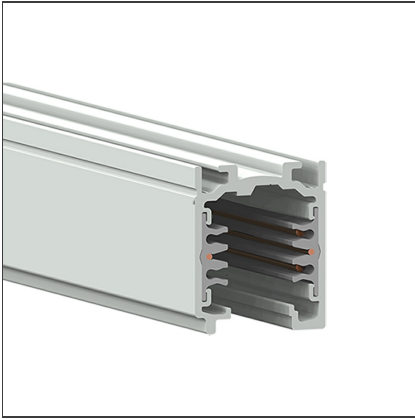

## Track 230V External three-circuit track 4000mm Black

### BESCHREIBUNG

The system is a 3 phase mixed system with two additional conductors intended to manage a general data signal (for example dali, dmx, lon, eib, etc.). The system is EN 60570 certified and its installation must be accomplished by highly qualified person. There are four possible installation systems: directly on ceiling or on wall, using the needlepoints on the track, on ceiling or on wall using a metal clip, hanging by the suspension or recessed without exceeding the maximum loads.

### FUNKTIONEN

Artikelnummer:	TK00404	Serie:	Indoor
Farbe:	Black		
Installation:	Projector, Stromschiene		
Anwendungsbereich:	Innenbeleuchtung		

### DIMENSION

Länge:	cm 400
Breite:	cm 31.4
Höhe:	cm 37.8

**ZUBEHÖR**

Track 230V  
External three-circuit track - End cap Black  
TK00504

Track 230V  
External three-circuit track - Power supply end cap Earth conductor on the left. Black  
TK00604