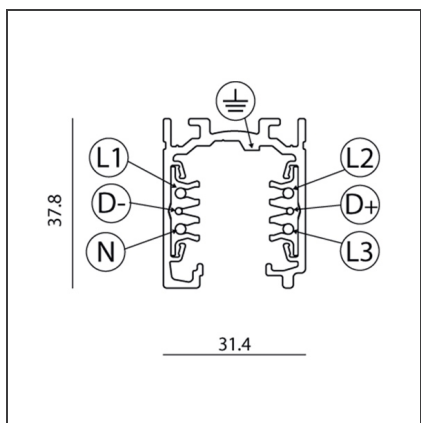

Track 230V External three-circuit track 4000mm White

DESIGN

Carlotta de Bevilacqua

BESCHREIBUNG

The system is a 3 phase mixed system with two additional conductors intended to manage a general data signal (for example dali, dmx, lon, eib, etc.). The system is EN 60570 certified and its installation must be accomplished by highly qualified person. There are four possible installation systems: directly on ceiling or on wall, using the needlepoints on the track, on ceiling or on wall using a metal clip, hanging by the suspension or recessed without exceeding the maximum loads.

TECHNISCHE ZEICHNUNGEN

FUNKTIONEN

Artikelnummer:	TK00401	Serie:	Indoor
Farbe:	White		
Installation:	Projector, Stromschiene		
Anwendungsbereich:	Innenbeleuchtung		

DIMENSION

Länge:	cm 400
Breite:	cm 31.4
Höhe:	cm 37.8

Track 230V
External three-circuit track - Linear joint White
TK00901

Track 230V
External three-circuit track - 90° joint Internal earth conductor. White
TK01001

Track 230V
External three-circuit track - 90° joint External earth conductor. White
TK01101

Track 230V
External three-circuit track - Plastic cup for steel cable Ø 1,5 mm
TK20501

Track 230V
External three-circuit track - Stem kit L. 1000 mm
White

Track 230V
External three-circuit track - T bracket for suspension