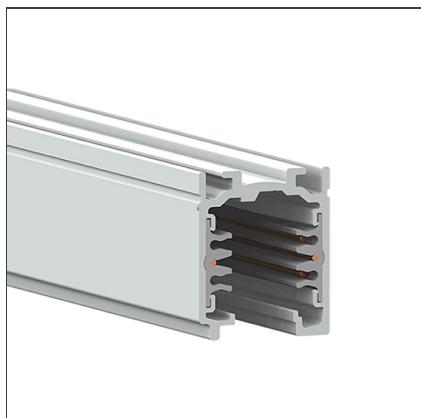

Track 230V External three-circuit track 4000mm White

DESIGN

Carlotta de Bevilacqua

BESCHREIBUNG

The system is a 3 phase mixed system with two additional conductors intended to manage a general data signal (for example dali, dmx, lon, eib, etc.). The system is EN 60570 certified and its installation must be accomplished by highly qualified person. There are four possible installation systems: directly on ceiling or on wall, using the needlepoints on the track, on ceiling or on wall using a metal clip, hanging by the suspension or recessed without exceeding the maximum loads.

TECHNISCHE ZEICHNUNGEN

FUNKTIONEN

Artikelnummer:	TK00401	Serie:	Indoor
Farbe:	White		
Installation:	Projector, Stromschiene		
Anwendungsbereich:	Innenbeleuchtung		

DIMENSION

Länge:	cm 400
Breite:	cm 31.4
Höhe:	cm 37.8

ZUBEHÖR

Track 230V
External three-circuit track - Flexible joint White
TK01501

Track 230V
External three-circuit track - Accessory for ceiling installation. White
TK20901

Track 230V
External three-circuit track - Recessed joint White
TK00801

Track 230V
External three-circuit track - Plastic cup for steel cable Ø 1,5 mm
TK20501

Track 230V
External three-circuit track - Stem kit L. 1000 mm
White

Track 230V
External three-circuit track - T bracket for suspension