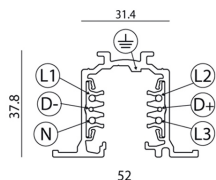

Track 230V Recessed three-circuit track 2000mm Black

Carlotta de Bevilacqua

BESCHREIBUNG

The system is a 3 phase mixed system with two additional conductors intended to manage a general data signal (for example dali, dmx, lon, eib, etc.). The system is EN 60570 certified and its installation must be accomplished by highly qualified person. There are four possible installation systems: directly on ceiling or on wall, using the needlepoints on the track, on ceiling or on wall using a metal clip, hanging by the suspension or recessed without exceeding the maximum loads.

ARTIKELNUMMER: TK10204

FUNKTIONEN

- Artikelnummer: **TK10204**
- Farbe: **Black**
- Installation: **Stromschiene Einbauleuchte**
- Serie: **Architectural Indoor**
- Anwendungsbereich: **Innenbeleuchtung**
- design: **Carlotta de Bevilacqua**

DIMENSION

- Länge: **cm 200**
- Breite: **cm 52**
- Höhe: **cm 37.8**
- Breit Ausschnitt: **cm 31.4**

ZUBEHÖR

Track 230V Recessed three-circuit track - Power supply end cap Earth conductor on the left. Black TK10804

Track 230V Recessed three-circuit track - Power supply end cap Earth conductor on the right. Black TK10704

Accessories holder - Vector 55 AP91100

Track 230V External three-circuit track - Universal adapter 6 conductors. Black TK20704