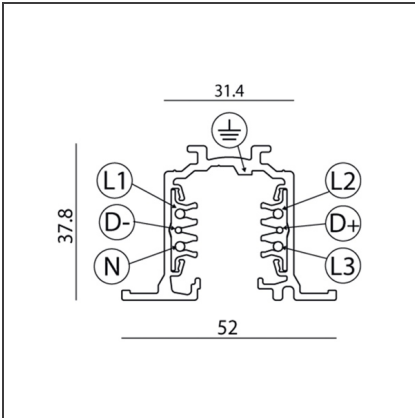

Track 230V Recessed three-circuit track 2000mm Black

DESIGN

Carlotta de Bevilacqua

BESCHREIBUNG

The system is a 3 phase mixed system with two additional conductors intended to manage a general data signal (for example dali, dmx, lon, eib, etc.). The system is EN 60570 certified and its installation must be accomplished by highly qualified person. There are four possible installation systems: directly on ceiling or on wall, using the needlepoints on the track, on ceiling or on wall using a metal clip, hanging by the suspension or recessed without exceeding the maximum loads.

TECHNISCHE ZEICHNUNGEN

FUNKTIONEN

Artikelnummer:	TK10204	Serie:	Indoor
Farbe:	Black		
Installation:	Projector, Stromschiene		
Anwendungsbereich:	Innenbeleuchtung		

DIMENSION

Länge:	cm 200	Breit Ausschnitt:	cm 31.4
Breite:	cm 52		
Höhe:	cm 37.8		

ZUBEHÖR

Track 230V
Recessed three-circuit track - Power supply end capEarth conductor on the left. Black
TK10804

Track 230V
Recessed three-circuit track - Power supply end capEarth conductor on the right. Black
TK10704

Accessories holder - Vector 55
AP91100

Track 230V
External three-circuit track - Universal adapter 6 conductors. Black
TK20704

Lens for elliptical emission - Vector 55
AP91200

Track 230V
External three-circuit track - Universal adapter 4 conductors. Black
TK20804