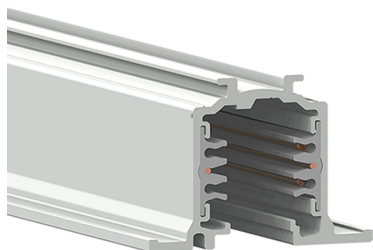

Track 230V Recessed three-circuit track 2000mm Black

Carlotta de Bevilacqua

BESCHREIBUNG

The system is a 3 phase mixed system with two additional conductors intended to manage a general data signal (for example dali, dmx, lon, eib, etc.). The system is EN 60570 certified and its installation must be accomplished by highly qualified person. There are four possible installation systems: directly on ceiling or on wall, using the needlepoints on the track, on ceiling or on wall using a metal clip, hanging by the suspension or recessed without exceeding the maximum loads.

ARTIKELNUMMER: TK10204

FUNKTIONEN

- Artikelnummer: **TK10204**
- Farbe: **Black**
- Installation: **Stromschiene Einbauleuchte**
- Serie: **Architectural Indoor**
- Anwendungsbereich: **Innenbeleuchtung**
- design: **Carlotta de Bevilacqua**

DIMENSION

- Länge: **cm 200**
- Breite: **cm 52**
- Höhe: **cm 37.8**
- Breit Ausschnitt: **cm 31.4**

ZUBEHÖR

Track 230V Recessed three-circuit track - Power supply end cap Earth conductor on the left. Black TK10804

Track 230V Recessed three-circuit track - Power supply end cap Earth conductor on the right. Black TK10704

Accessories holder - Vector 55 AP91100

Track 230V External three-circuit track - Universal adapter 6 conductors. Black TK20704