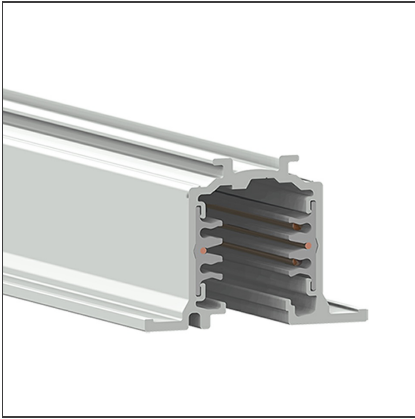

Track 230V Recessed three-circuit track 2000mm Black

DESIGN

Carlotta de Bevilacqua

BESCHREIBUNG

The system is a 3 phase mixed system with two additional conductors intended to manage a general data signal (for example dali, dmx, lon, eib, etc.). The system is EN 60570 certified and its installation must be accomplished by highly qualified person. There are four possible installation systems: directly on ceiling or on wall, using the needlepoints on the track, on ceiling or on wall using a metal clip, hanging by the suspension or recessed without exceeding the maximum loads.

TECHNISCHE ZEICHNUNGEN

FUNKTIONEN

Artikelnummer:	TK10204	Serie:	Indoor
Farbe:	Black		
Installation:	Projector, Stromschiene		
Anwendungsbereich:	Innenbeleuchtung		

DIMENSION

Länge:	cm 200	Breit Ausschnitt:	cm 31.4
Breite:	cm 52		
Höhe:	cm 37.8		

ZUBEHÖR

Track 230V
Recessed three-circuit track - Power supply end capEarth conductor on the left. Black
TK10804

Track 230V
Recessed three-circuit track - Power supply end capEarth conductor on the right. Black
TK10704

Accessories holder - Vector 55
AP91100

Track 230V
External three-circuit track - Universal adapter 6 conductors. Black
TK20704

Lens for elliptical emission - Vector 55
AP91200

Track 230V
External three-circuit track - Universal adapter 4 conductors. Black
TK20804