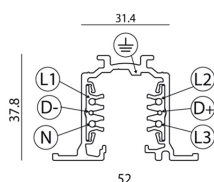

Track 230V Recessed three-circuit track 2000mm White

Carlotta de Bevilacqua

BESCHREIBUNG

The system is a 3 phase mixed system with two additional conductors intended to manage a general data signal (for example dali, dmx, lon, eib, etc.). The system is EN 60570 certified and its installation must be accomplished by highly qualified person. There are four possible installation systems: directly on ceiling or on wall, using the needlepoints on the track, on ceiling or on wall using a metal clip, hanging by the suspension or recessed without exceeding the maximum loads.

ARTIKELNUMMER: TK10201

FUNKTIONEN

- Artikelnummer: **TK10201**
- Farbe: **White**
- Installation: **Stromschiene Einbauleuchte**
- Serie: **Architectural Indoor**
- Anwendungsbereich: **Innenbeleuchtung**
- design: **Carlotta de Bevilacqua**

DIMENSION

- Länge: **cm 200**
- Breite: **cm 52**
- Höhe: **cm 37.8**
- Breit Ausschnitt: **cm 31.4**

ZUBEHÖR

Track 230V Recessed three-circuit track - End cap
White
TK10501

Track 230V Recessed three-circuit track - Power
supply end cap Earth conductor on the left. White
TK10801

Track 230V Recessed three-circuit track - Power
supply end cap Earth conductor on the right. White
TK10701

Track 230V Recessed three-circuit track -
Recessed joint White
TK10601

Track 230V External three-circuit track - Universal
adapter 6 conductors. White
TK20701