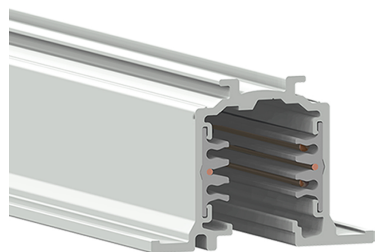

Track 230V Recessed three-circuit track 2000mm White

Carlotta de Bevilacqua

BESCHREIBUNG

The system is a 3 phase mixed system with two additional conductors intended to manage a general data signal (for example dali, dmx, lon, eib, etc.). The system is EN 60570 certified and its installation must be accomplished by highly qualified person. There are four possible installation systems: directly on ceiling or on wall, using the needlepoints on the track, on ceiling or on wall using a metal clip, hanging by the suspension or recessed without exceeding the maximum loads.

ARTIKELNUMMER: TK10201

FUNKTIONEN

- Artikelnummer: **TK10201**
- Farbe: **White**
- Installation: **Stromschiene Einbauleuchte**
- Serie: **Architectural Indoor**
- Anwendungsbereich: **Innenbeleuchtung**
- design: **Carlotta de Bevilacqua**

DIMENSION

- Länge: **cm 200**
- Breite: **cm 52**
- Höhe: **cm 37.8**
- Breit Ausschnitt: **cm 31.4**

ZUBEHÖR

Track 230V Recessed three-circuit track - End cap
White
TK10501

Track 230V Recessed three-circuit track - Power
supply end cap Earth conductor on the left. White
TK10801

Track 230V Recessed three-circuit track - Power
supply end cap Earth conductor on the right. White
TK10701

Track 230V Recessed three-circuit track -
Recessed joint White
TK10601

Track 230V External three-circuit track - Universal
adapter 6 conductors. White
TK20701