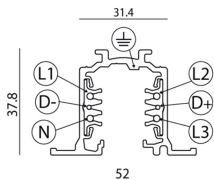

Track 230V Recessed three-circuit track 3000mm Black

Carlotta de Bevilacqua

BESCHREIBUNG

The system is a 3 phase mixed system with two additional conductors intended to manage a general data signal (for example dali, dmx, lon, eib, etc.). The system is EN 60570 certified and its installation must be accomplished by highly qualified person. There are four possible installation systems: directly on ceiling or on wall, using the needlepoints on the track, on ceiling or on wall using a metal clip, hanging by the suspension or recessed without exceeding the maximum loads.

ARTIKELNUMMER: TK10304

FUNKTIONEN

- Artikelnummer: **TK10304**
- Farbe: **Black**
- Installation: **Stromschiene Einbauleuchte**
- Serie: **Architectural Indoor**
- Anwendungsbereich: **Innenbeleuchtung**
- design: **Carlotta de Bevilacqua**

DIMENSION

- Länge: **cm 300**
- Breite: **cm 52**
- Höhe: **cm 37.8**
- Breit Ausschnitt: **cm 31.4**

ZUBEHÖR

Track 230V Recessed three-circuit track - Power supply end cap Earth conductor on the left. Black TK10804

Track 230V Recessed three-circuit track - Power supply end cap Earth conductor on the right. Black TK10704

Accessories holder - Vector 55 AP91100

Track 230V External three-circuit track - Universal adapter 6 conductors. Black TK20704