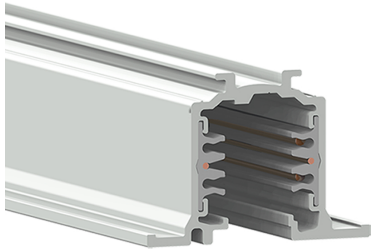

Track 230V Recessed three-circuit track 3000mm Black

Carlotta de Bevilacqua

BESCHREIBUNG

The system is a 3 phase mixed system with two additional conductors intended to manage a general data signal (for example dali, dmx, lon, eib, etc.). The system is EN 60570 certified and its installation must be accomplished by highly qualified person. There are four possible installation systems: directly on ceiling or on wall, using the needlepoints on the track, on ceiling or on wall using a metal clip, hanging by the suspension or recessed without exceeding the maximum loads.

ARTIKELNUMMER: TK10304

FUNKTIONEN

- Artikelnummer: **TK10304**
- Farbe: **Black**
- Installation: **Stromschiene Einbauleuchte**
- Serie: **Architectural Indoor**
- Anwendungsbereich: **Innenbeleuchtung**
- design: **Carlotta de Bevilacqua**

DIMENSION

- Länge: **cm 300**
- Breite: **cm 52**
- Höhe: **cm 37.8**
- Breit Ausschnitt: **cm 31.4**

ZUBEHÖR

Track 230V Recessed three-circuit track - Power supply end cap Earth conductor on the left. Black TK10804

Track 230V Recessed three-circuit track - Power supply end cap Earth conductor on the right. Black TK10704

Accessories holder - Vector 55 AP91100

Track 230V External three-circuit track - Universal adapter 6 conductors. Black TK20704