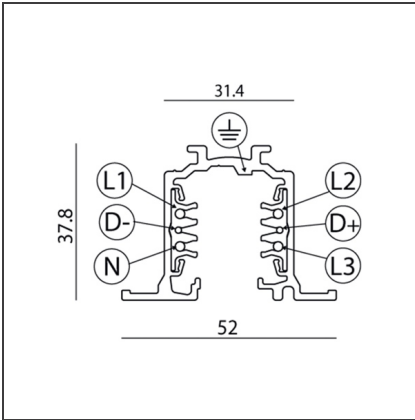

Track 230V Recessed three-circuit track 3000mm Black

DESIGN

Carlotta de Bevilacqua

BESCHREIBUNG

The system is a 3 phase mixed system with two additional conductors intended to manage a general data signal (for example dali, dmx, lon, eib, etc.). The system is EN 60570 certified and its installation must be accomplished by highly qualified person. There are four possible installation systems: directly on ceiling or on wall, using the needlepoints on the track, on ceiling or on wall using a metal clip, hanging by the suspension or recessed without exceeding the maximum loads.

TECHNISCHE ZEICHNUNGEN

FUNKTIONEN

Artikelnummer:	TK10304	Serie:	Indoor
Farbe:	Black		
Installation:	Projector, Stromschiene		
Anwendungsbereich:	Innenbeleuchtung		

DIMENSION

Länge:	cm 300	Breit Ausschnitt:	cm 31.4
Breite:	cm 52		
Höhe:	cm 37.8		

ZUBEHÖR

Track 230V
Recessed three-circuit track - Power supply end capEarth conductor on the left. Black
TK10804

Track 230V
Recessed three-circuit track - Power supply end capEarth conductor on the right. Black
TK10704

Accessories holder - Vector 55
AP91100

Track 230V
External three-circuit track - Universal adapter 6 conductors. Black
TK20704

Lens for elliptical emission - Vector 55
AP91200

Track 230V
External three-circuit track - Universal adapter 4 conductors. Black
TK20804