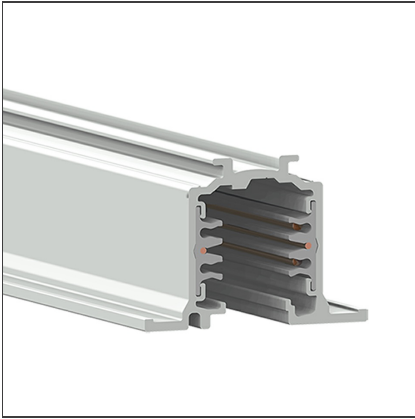

Track 230V Recessed three-circuit track 3000mm Black

DESIGN

Carlotta de Bevilacqua

BESCHREIBUNG

The system is a 3 phase mixed system with two additional conductors intended to manage a general data signal (for example dali, dmx, lon, eib, etc.). The system is EN 60570 certified and its installation must be accomplished by highly qualified person. There are four possible installation systems: directly on ceiling or on wall, using the needlepoints on the track, on ceiling or on wall using a metal clip, hanging by the suspension or recessed without exceeding the maximum loads.

TECHNISCHE ZEICHNUNGEN

FUNKTIONEN

Artikelnummer:	TK10304	Serie:	Indoor
Farbe:	Black		
Installation:	Projector, Stromschiene		
Anwendungsbereich:	Innenbeleuchtung		

DIMENSION

Länge:	cm 300	Breit Ausschnitt:	cm 31.4
Breite:	cm 52		
Höhe:	cm 37.8		

ZUBEHÖR

Track 230V
Recessed three-circuit track - Power supply end capEarth conductor on the left. Black
TK10804

Track 230V
Recessed three-circuit track - Power supply end capEarth conductor on the right. Black
TK10704

Accessories holder - Vector 55
AP91100

Track 230V
External three-circuit track - Universal adapter 6 conductors. Black
TK20704

Lens for elliptical emission - Vector 55
AP91200

Track 230V
External three-circuit track - Universal adapter 4 conductors. Black
TK20804