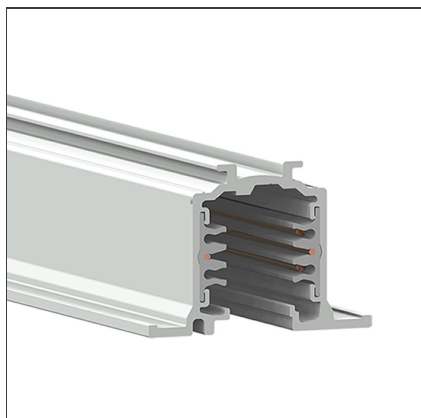

Track 230V Recessed three-circuit track 3000mm White

DESIGN

Carlotta de Bevilacqua

BESCHREIBUNG

The system is a 3 phase mixed system with two additional conductors intended to manage a general data signal (for example dali, dmx, lon, eib, etc.). The system is EN 60570 certified and its installation must be accomplished by highly qualified person. There are four possible installation systems: directly on ceiling or on wall, using the needlepoints on the track, on ceiling or on wall using a metal clip, hanging by the suspension or recessed without exceeding the maximum loads.

TECHNISCHE ZEICHNUNGEN

FUNKTIONEN

Artikelnummer:	TK10301	Serie:	Indoor
Farbe:	White		
Installation:	Projector, Stromschiene		
Anwendungsbereich:	Innenbeleuchtung		

DIMENSION

Länge:	cm 300	Breit Ausschnitt:	cm 31.4
Breite:	cm 52		
Höhe:	cm 37.8		

ZUBEHÖR

Track 230V
Recessed three-circuit track - End cap White
TK10501

Track 230V
Recessed three-circuit track - Power supply end cap Earth conductor on the left. White
TK10801

Track 230V
Recessed three-circuit track - Power supply end cap Earth conductor on the right. White
TK10701

Track 230V
Recessed three-circuit track - Recessed joint White
TK10601

Track 230V
External three-circuit track - Universal adapter 6 conductors. White
TK20701

Track 230V
External three-circuit track - Universal adapter 4 conductors. White
TK20801