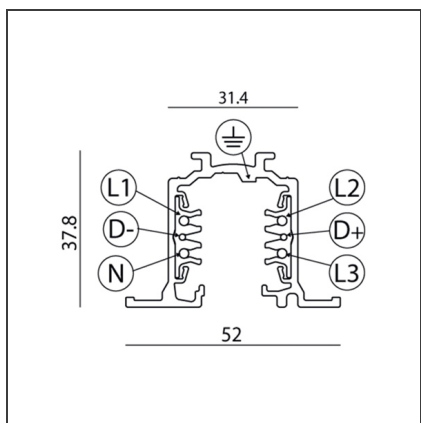

Track 230V Recessed three-circuit track 3000mm White

DESIGN

Carlotta de Bevilacqua

BESCHREIBUNG

The system is a 3 phase mixed system with two additional conductors intended to manage a general data signal (for example dali, dmx, lon, eib, etc.). The system is EN 60570 certified and its installation must be accomplished by highly qualified person. There are four possible installation systems: directly on ceiling or on wall, using the needlepoints on the track, on ceiling or on wall using a metal clip, hanging by the suspension or recessed without exceeding the maximum loads.

TECHNISCHE ZEICHNUNGEN

FUNKTIONEN

Artikelnummer:	TK10301	Serie:	Indoor
Farbe:	White		
Installation:	Projector, Stromschiene		
Anwendungsbereich:	Innenbeleuchtung		

DIMENSION

Länge:	cm 300	Breit Ausschnitt:	cm 31.4
Breite:	cm 52		
Höhe:	cm 37.8		

ZUBEHÖR

Track 230V
Recessed three-circuit track - End cap White
TK10501

Track 230V
Recessed three-circuit track - Power supply end cap Earth conductor on the left. White
TK10801

Track 230V
Recessed three-circuit track - Power supply end cap Earth conductor on the right. White
TK10701

Track 230V
Recessed three-circuit track - Recessed joint White
TK10601

Track 230V
External three-circuit track - Universal adapter 6 conductors. White
TK20701

Track 230V
External three-circuit track - Universal adapter 4 conductors. White
TK20801