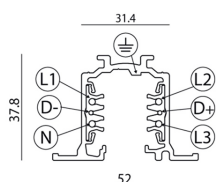

Track 230V Recessed three-circuit track 3000mm White

Carlotta de Bevilacqua

BESCHREIBUNG

The system is a 3 phase mixed system with two additional conductors intended to manage a general data signal (for example dali, dmx, lon, eib, etc.). The system is EN 60570 certified and its installation must be accomplished by highly qualified person. There are four possible installation systems: directly on ceiling or on wall, using the needlepoints on the track, on ceiling or on wall using a metal clip, hanging by the suspension or recessed without exceeding the maximum loads.

ARTIKELNUMMER: TK10301

FUNKTIONEN

- Artikelnummer: **TK10301**
- Farbe: **White**
- Installation: **Stromschiene Einbauleuchte**
- Serie: **Architectural Indoor**
- Anwendungsbereich: **Innenbeleuchtung**
- design: **Carlotta de Bevilacqua**

DIMENSION

- Länge: **cm 300**
- Breite: **cm 52**
- Höhe: **cm 37.8**
- Breit Ausschnitt: **cm 31.4**

ZUBEHÖR

Track 230V Recessed three-circuit track - End cap
White
TK10501

Track 230V Recessed three-circuit track - Power
supply end cap Earth conductor on the left. White
TK10801

Track 230V Recessed three-circuit track - Power
supply end cap Earth conductor on the right. White
TK10701

Track 230V Recessed three-circuit track -
Recessed joint White
TK10601

Track 230V External three-circuit track - Universal
adapter 6 conductors. White
TK20701