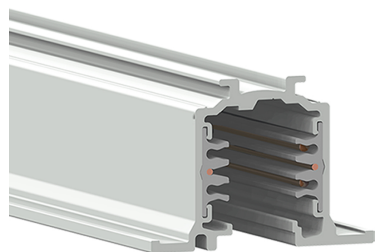

Track 230V Recessed three-circuit track 3000mm White

Carlotta de Bevilacqua

BESCHREIBUNG

The system is a 3 phase mixed system with two additional conductors intended to manage a general data signal (for example dali, dmx, lon, eib, etc.). The system is EN 60570 certified and its installation must be accomplished by highly qualified person. There are four possible installation systems: directly on ceiling or on wall, using the needlepoints on the track, on ceiling or on wall using a metal clip, hanging by the suspension or recessed without exceeding the maximum loads.

ARTIKELNUMMER: TK10301

FUNKTIONEN

- Artikelnummer: **TK10301**
- Farbe: **White**
- Installation: **Stromschiene Einbauleuchte**
- Serie: **Architectural Indoor**
- Anwendungsbereich: **Innenbeleuchtung**
- design: **Carlotta de Bevilacqua**

DIMENSION

- Länge: **cm 300**
- Breite: **cm 52**
- Höhe: **cm 37.8**
- Breit Ausschnitt: **cm 31.4**

ZUBEHÖR

Track 230V Recessed three-circuit track - End cap
White
TK10501

Track 230V Recessed three-circuit track - Power
supply end cap Earth conductor on the left. White
TK10801

Track 230V Recessed three-circuit track - Power
supply end cap Earth conductor on the right. White
TK10701

Track 230V Recessed three-circuit track -
Recessed joint White
TK10601

Track 230V External three-circuit track - Universal
adapter 6 conductors. White
TK20701