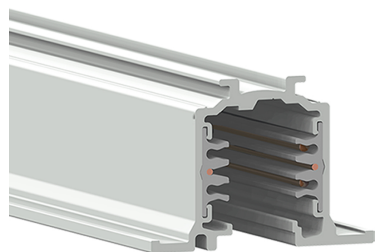

Track 230V Recessed three-circuit track 4000mm White

Carlotta de Bevilacqua

BESCHREIBUNG

The system is a 3 phase mixed system with two additional conductors intended to manage a general data signal (for example dali, dmx, lon, eib, etc.). The system is EN 60570 certified and its installation must be accomplished by highly qualified person. There are four possible installation systems: directly on ceiling or on wall, using the needlepoints on the track, on ceiling or on wall using a metal clip, hanging by the suspension or recessed without exceeding the maximum loads.

ARTIKELNUMMER: TK10401

FUNKTIONEN

- Artikelnummer: **TK10401**
- Farbe: **White**
- Installation: **Stromschiene Einbauleuchte**
- Serie: **Architectural Indoor**
- Anwendungsbereich: **Innenbeleuchtung**
- design: **Carlotta de Bevilacqua**

DIMENSION

- Länge: **cm 400**
- Breite: **cm 52**
- Höhe: **cm 37.8**
- Breit Ausschnitt: **cm 31.4**

ZUBEHÖR

Track 230V Recessed three-circuit track - End cap
White
TK10501

Track 230V Recessed three-circuit track - Power
supply end cap Earth conductor on the left. White
TK10801

Track 230V Recessed three-circuit track - Power
supply end cap Earth conductor on the right. White
TK10701

Track 230V Recessed three-circuit track -
Recessed joint White
TK10601

Track 230V External three-circuit track - Universal
adapter 6 conductors. White
TK20701