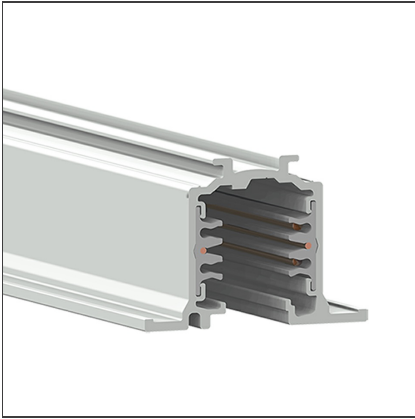

Track 230V Recessed three-circuit track 4000mm White

DESIGN

Carlotta de Bevilacqua

BESCHREIBUNG

The system is a 3 phase mixed system with two additional conductors intended to manage a general data signal (for example dali, dmx, lon, eib, etc.). The system is EN 60570 certified and its installation must be accomplished by highly qualified person. There are four possible installation systems: directly on ceiling or on wall, using the needlepoints on the track, on ceiling or on wall using a metal clip, hanging by the suspension or recessed without exceeding the maximum loads.

TECHNISCHE ZEICHNUNGEN

FUNKTIONEN

Artikelnummer:	TK10401	Serie:	Indoor
Farbe:	White		
Installation:	Projector, Stromschiene		
Anwendungsbereich:	Innenbeleuchtung		

DIMENSION

Länge:	cm 400	Breit Ausschnitt:	cm 31.4
Breite:	cm 52		
Höhe:	cm 37.8		

ZUBEHÖR

Track 230V
Recessed three-circuit track - End cap White
TK10501

Track 230V
Recessed three-circuit track - Power supply end cap Earth conductor on the left. White
TK10801

Track 230V
Recessed three-circuit track - Power supply end cap Earth conductor on the right. White
TK10701

Track 230V
Recessed three-circuit track - Recessed joint White
TK10601

Track 230V
External three-circuit track - Universal adapter 6 conductors. White
TK20701

Track 230V
External three-circuit track - Universal adapter 4 conductors. White
TK20801