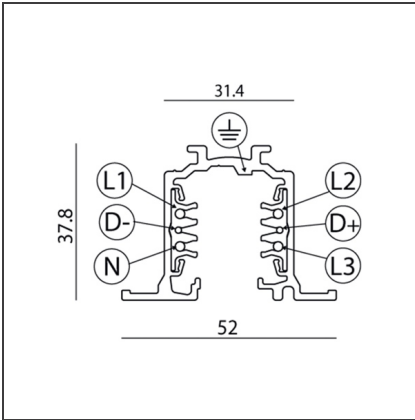

Track 230V Recessed three-circuit track 4000mm White

DESIGN

Carlotta de Bevilacqua

BESCHREIBUNG

The system is a 3 phase mixed system with two additional conductors intended to manage a general data signal (for example dali, dmx, lon, eib, etc.). The system is EN 60570 certified and its installation must be accomplished by highly qualified person. There are four possible installation systems: directly on ceiling or on wall, using the needlepoints on the track, on ceiling or on wall using a metal clip, hanging by the suspension or recessed without exceeding the maximum loads.

TECHNISCHE ZEICHNUNGEN

FUNKTIONEN

Artikelnummer:	TK10401	Serie:	Indoor
Farbe:	White		
Installation:	Projector, Stromschiene		
Anwendungsbereich:	Innenbeleuchtung		

DIMENSION

Länge:	cm 400	Breit Ausschnitt:	cm 31.4
Breite:	cm 52		
Höhe:	cm 37.8		

ZUBEHÖR

Track 230V
Recessed three-circuit track - End cap White
TK10501

Track 230V
Recessed three-circuit track - Power supply end cap Earth conductor on the left. White
TK10801

Track 230V
Recessed three-circuit track - Power supply end cap Earth conductor on the right. White
TK10701

Track 230V
Recessed three-circuit track - Recessed joint White
TK10601

Track 230V
External three-circuit track - Universal adapter 6 conductors. White
TK20701

Track 230V
External three-circuit track - Universal adapter 4 conductors. White
TK20801