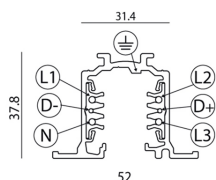

Track 230V Recessed three-circuit track 4000mm White

Carlotta de Bevilacqua

BESCHREIBUNG

The system is a 3 phase mixed system with two additional conductors intended to manage a general data signal (for example dali, dmx, lon, eib, etc.). The system is EN 60570 certified and its installation must be accomplished by highly qualified person. There are four possible installation systems: directly on ceiling or on wall, using the needlepoints on the track, on ceiling or on wall using a metal clip, hanging by the suspension or recessed without exceeding the maximum loads.

ARTIKELNUMMER: TK10401

FUNKTIONEN

- Artikelnummer: **TK10401**
- Farbe: **White**
- Installation: **Stromschiene Einbauleuchte**
- Serie: **Architectural Indoor**
- Anwendungsbereich: **Innenbeleuchtung**
- design: **Carlotta de Bevilacqua**

DIMENSION

- Länge: **cm 400**
- Breite: **cm 52**
- Höhe: **cm 37.8**
- Breit Ausschnitt: **cm 31.4**

ZUBEHÖR

Track 230V Recessed three-circuit track - End cap
White
TK10501

Track 230V Recessed three-circuit track - Power
supply end cap Earth conductor on the left. White
TK10801

Track 230V Recessed three-circuit track - Power
supply end cap Earth conductor on the right. White
TK10701

Track 230V Recessed three-circuit track -
Recessed joint White
TK10601

Track 230V External three-circuit track - Universal
adapter 6 conductors. White
TK20701