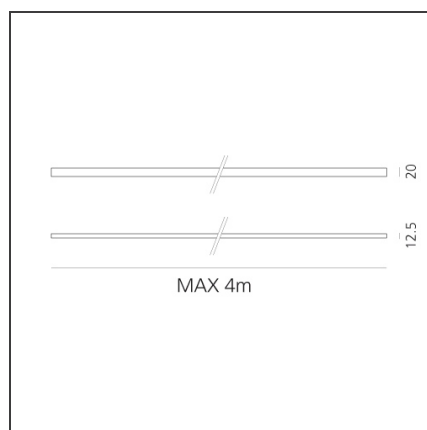

Turn Around - Diffusive Strip LED - Recessed

IP20

DESIGN BY

Carlotta de Bevilacqua

DESCRIPTION

The product is not yet available.

TECHNICAL DRAWINGS

FEATURES

Colour:	Aluminium	Material:	Aluminium
Installation:	Ceiling, Suspension, Wall, Recessed	Series:	Indoor, 2019 Artemide Collection

DIMENSIONS

Length:	cm 400
Width:	cm 2
Height:	cm 1.2

LUMINAIRE

Watt:	13 W/m	Delivered lumens output (lm):	600 lm/m
		CCT:	3000K