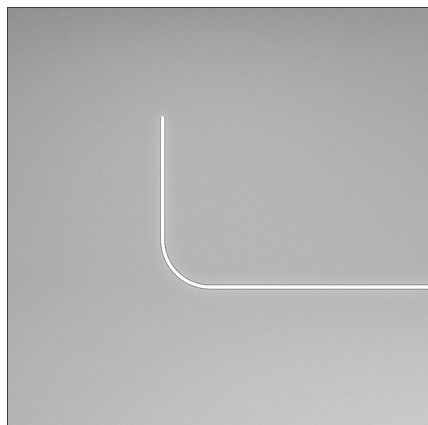

Turn Around - Diffusive Strip LED - Suspension

IP20

DESIGN BY

Carlotta de Bevilacqua

DESCRIPTION

The product is not yet available.

TECHNICAL DRAWINGS

FEATURES

Colour:	Aluminium	Material:	Aluminium
Installation:	Ceiling, Suspension, Wall, Recessed	Series:	Indoor, 2019 Artemide Collection

DIMENSIONS

Length:	cm 400
Width:	cm 2
Height:	cm 1.2

LUMINAIRE

Watt:	13 W/m	Delivered lumens output (lm):	600 lm/m
		CCT:	3000K