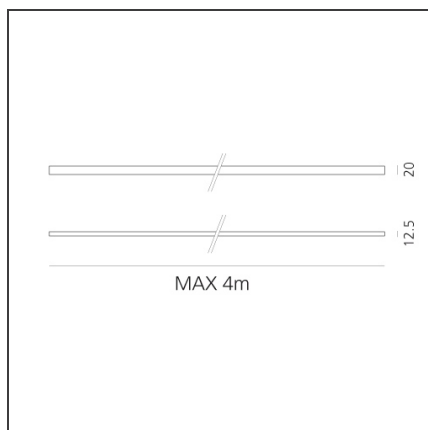

Turn Around - Diffusive Strip LED - Suspension

IP20

DESIGN BY

Carlotta de Bevilacqua

DESCRIPTION

The product is not yet available.

TECHNICAL DRAWINGS

FEATURES

Colour:	Aluminium	Material:	Aluminium
Installation:	Ceiling, Suspension, Wall, Recessed	Series:	Indoor, 2019 Artemide Collection

DIMENSIONS

Length:	cm 400
Width:	cm 2
Height:	cm 1.2

LUMINAIRE

Watt:	13 W/m	Delivered lumens output (lm):	600 lm/m
		CCT:	3000K