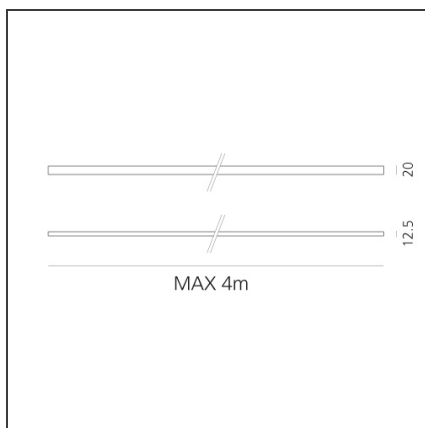

Turn Around - Diffusive Strip LED - Wall/Ceiling

IP20

DESIGN BY

Carlotta de Bevilacqua

DESCRIPTION

The product is not yet available.

TECHNICAL DRAWINGS

FEATURES

Colour:	Aluminium	Material:	Aluminium
Installation:	Ceiling, Suspension, Wall, Recessed	Series:	Indoor, 2019 Artemide Collection

DIMENSIONS

Length:	cm 400
Width:	cm 2
Height:	cm 1.2

LUMINAIRE

Watt:	13 W/m	Delivered lumens output (lm):	600 lm/m
		CCT:	3000K