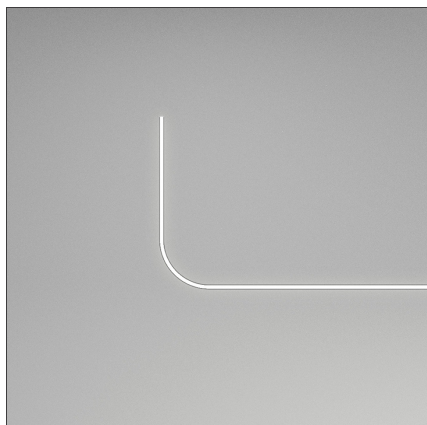

Turn Around - Diffusive Strip LED - Wall/Ceiling

IP20

DESIGN BY

Carlotta de Bevilacqua

DESCRIPTION

The product is not yet available.

TECHNICAL DRAWINGS

FEATURES

Colour:	Aluminium	Material:	Aluminium
Installation:	Ceiling, Suspension, Wall, Recessed	Series:	Indoor, 2019 Artemide Collection

DIMENSIONS

Length:	cm 400
Width:	cm 2
Height:	cm 1.2

LUMINAIRE

Watt:	13 W/m	Delivered lumens output (lm):	600 lm/m
		CCT:	3000K