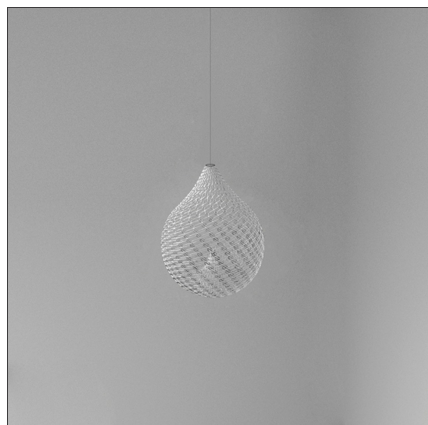

# Turn Around - Diffusive Suspension 1

IP20

## FEATURES

<b>Colour:</b>	Aluminium	<b>Material:</b>	Aluminium
<b>Installation:</b>	Ceiling, Suspension, Wall, Recessed	<b>Series:</b>	Indoor, 2019 Artemide Collection