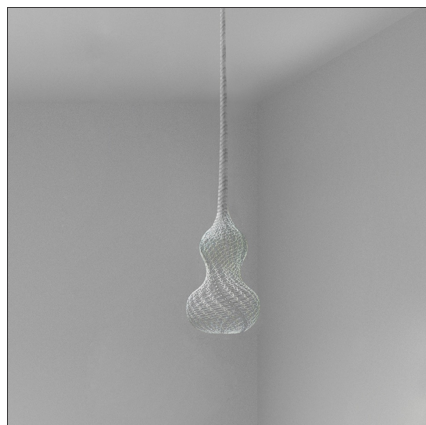

Turn Around - Diffusive Suspension 3

IP20

DESIGN BY

Carlotta de Bevilacqua

DESCRIPTION

The product is not yet available.

TECHNICAL DRAWINGS

FEATURES

Colour:	Aluminium	Material:	Aluminium
Installation:	Ceiling, Suspension, Wall, Recessed	Series:	Indoor, 2019 Artemide Collection

DIMENSIONS

Length:	cm 250
Width:	cm 2
Height:	cm 50

LUMINAIRE

Watt:	26W	Delivered lumens output (lm):	1492lm
		CCT:	3000K