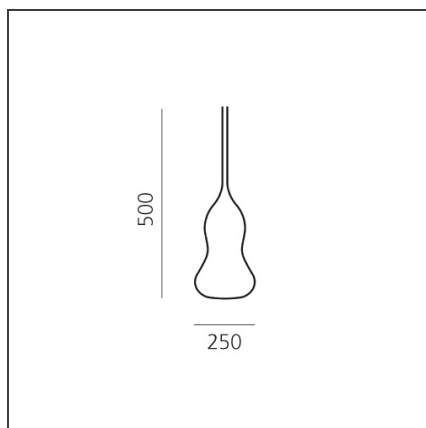

Turn Around - Diffusive Suspension 3

IP20

DESIGN BY

Carlotta de Bevilacqua

DESCRIPTION

The product is not yet available.

TECHNICAL DRAWINGS

FEATURES

Colour:	Aluminium	Material:	Aluminium
Installation:	Ceiling, Suspension, Wall, Recessed	Series:	Indoor, 2019 Artemide Collection

DIMENSIONS

Length:	cm 250
Width:	cm 2
Height:	cm 50

LUMINAIRE

Watt:	26W	Delivered lumens output (lm):	1492lm
		CCT:	3000K