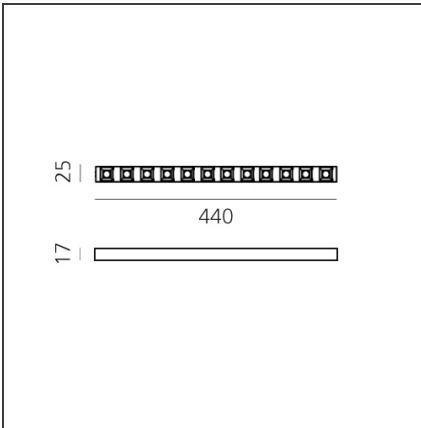

Turn Around - Sharping 12 LED

IP20  Dimmerable: 

DESIGN BY

Carlotta de Bevilacqua

DESCRIPTION

The product is not yet available.

TECHNICAL DRAWINGS

FEATURES

Colour:	Aluminium	Material:	Aluminium
Installation:	Ceiling, Suspension, Wall, Recessed	Series:	Indoor, 2019 Artemide Collection

DIMENSIONS

Length:	cm 44
Width:	cm 2.5
Height:	cm 1.7

LUMINAIRE

Watt:	25W	Delivered lumens output (lm):	2050lm
		CCT:	3000K