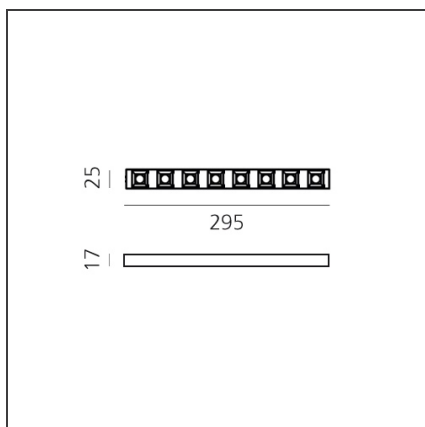

Turn Around - Sharping 8 LED

IP20  Dimmerable: 

DESIGN BY

Carlotta de Bevilacqua

DESCRIPTION

The product is not yet available.

TECHNICAL DRAWINGS

FEATURES

Colour:	Aluminium	Material:	Aluminium
Installation:	Ceiling, Suspension, Wall, Recessed	Series:	Indoor, 2019 Artemide Collection

DIMENSIONS

Length:	cm 29.5
Width:	cm 2.5
Height:	cm 1.7

LUMINAIRE

Watt:	16W	Delivered lumens output (lm):	1366lm
		CCT:	3000K