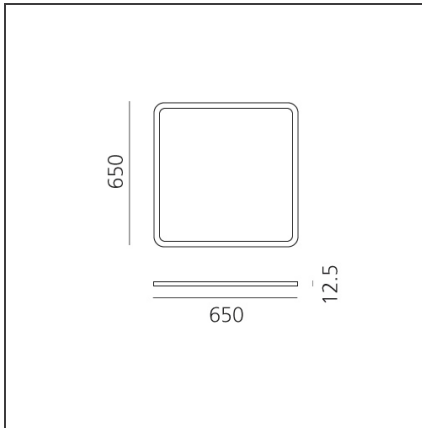

Turn Around - Square Strip LED - Big

IP20  Dimmerable: 

DESIGN BY

Carlotta de Bevilacqua

DESCRIPTION

The product is not yet available.

TECHNICAL DRAWINGS

FEATURES

Colour:	Aluminium	Material:	Aluminium
Installation:	Ceiling, Suspension, Wall, Recessed	Series:	Indoor, 2019 Artemide Collection

DIMENSIONS

Length:	cm 65
Width:	cm 65
Height:	cm 1.2

LUMINAIRE

Watt:	31W	Delivered lumens output (lm):	1374lm
		CCT:	3000K