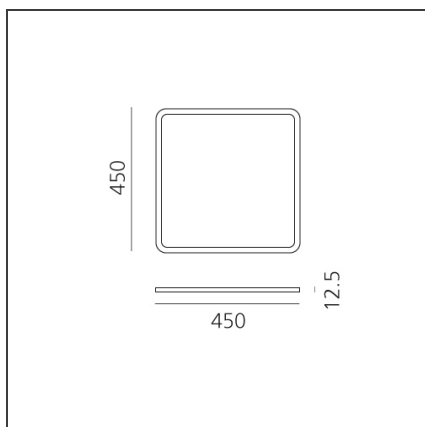

Turn Around - Square Strip LED - Small

IP20  Dimmerable: 

DESIGN BY

Carlotta de Bevilacqua

DESCRIPTION

The product is not yet available.

TECHNICAL DRAWINGS

FEATURES

Colour:	Aluminium	Material:	Aluminium
Installation:	Ceiling, Suspension, Wall, Recessed	Series:	Indoor, 2019 Artemide Collection

DIMENSIONS

Length:	cm 45
Width:	cm 45
Height:	cm 1.2

LUMINAIRE

Watt:	20W	Delivered lumens output (lm):	900lm
		CCT:	3000K