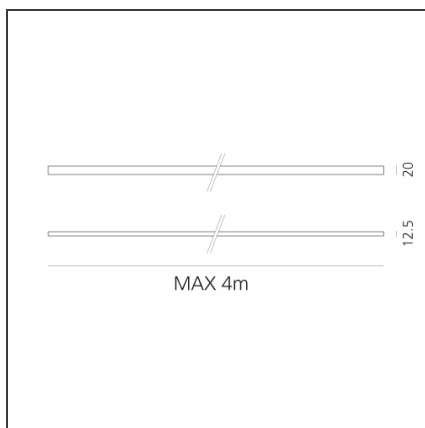

Turn Around - Track 48V - Recessed

IP20

DESIGN BY

Carlotta de Bevilacqua

DESCRIPTION

The product is not yet available.

TECHNICAL DRAWINGS

FEATURES

Colour:	Aluminium	Material:	Aluminium
Installation:	Ceiling, Suspension, Wall, Recessed	Series:	Indoor, 2019 Artemide Collection

DIMENSIONS

Length:	cm 400
Width:	cm 2
Height:	cm 1.2

Notes