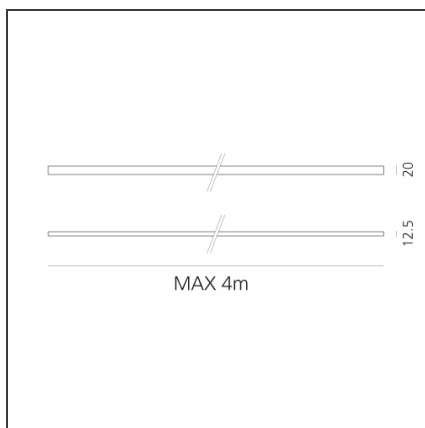

TECHNICAL DRAWINGS

FEATURES

Colour:	Aluminium	Material:	Aluminium
Installation:	Ceiling, Suspension, Wall, Recessed	Series:	Indoor, 2019 Artemide Collection

DIMENSIONS

Length:	cm 400
Width:	cm 2
Height:	cm 1.2