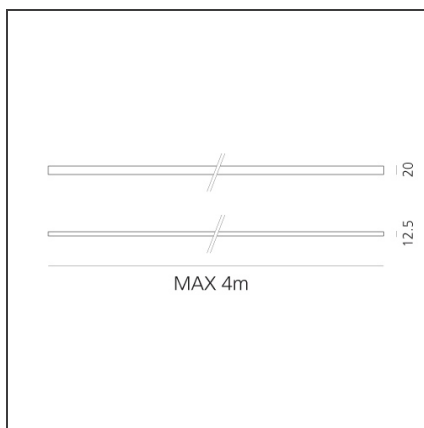

Turn Around - Track 48V - Wall/Ceiling

IP20

DESIGN BY

Carlotta de Bevilacqua

DESCRIPTION

The product is not yet available.

TECHNICAL DRAWINGS

FEATURES

Colour:	Aluminium	Material:	Aluminium
Installation:	Ceiling, Suspension, Wall, Recessed	Series:	Indoor, 2019 Artemide Collection

DIMENSIONS

Length:	cm 400
Width:	cm 2
Height:	cm 1.2