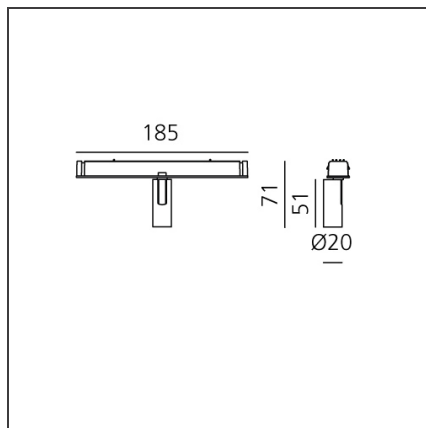

Turn Around - Vector 20

IP20  Dimmerable: 

DESIGN BY

Carlotta de Bevilacqua

DESCRIPTION

The product is not yet available.

TECHNICAL DRAWINGS

FEATURES

Colour:	Brushed silver	Series:	Indoor, 2019
Installation:	Ceiling, Suspension, Wall, Recessed		Artemide Collection

DIMENSIONS

Height:	cm 7.1
Inclination:	-90+90
Rotation:	cm 360

LUMINAIRE

Watt:	2W	Delivered lumens output (lm):	175lm
		CCT:	3000K
		CRI:	90
		Dimmable Typology:	Dali