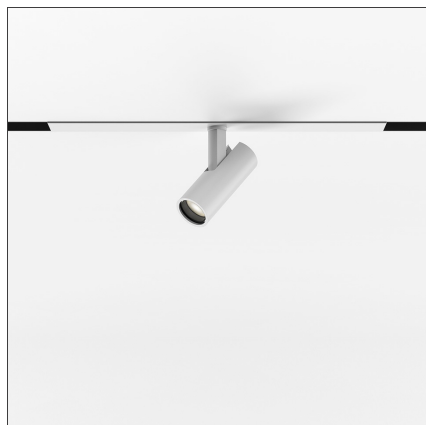

Turn Around - Vector 20

IP20  Dimmerable: 

DESIGN BY

Carlotta de Bevilacqua

DESCRIPTION

The product is not yet available.

TECHNICAL DRAWINGS

FEATURES

Colour:	Brushed silver	Series:	Indoor, 2019
Installation:	Ceiling, Suspension, Wall, Recessed		Artemide Collection

DIMENSIONS

Height:	cm 7.1
Inclination:	-90+90
Rotation:	cm 360

LUMINAIRE

Watt:	2W	Delivered lumens output (lm):	175lm
		CCT:	3000K
		CRI:	90
		Dimmable Typology:	Dali