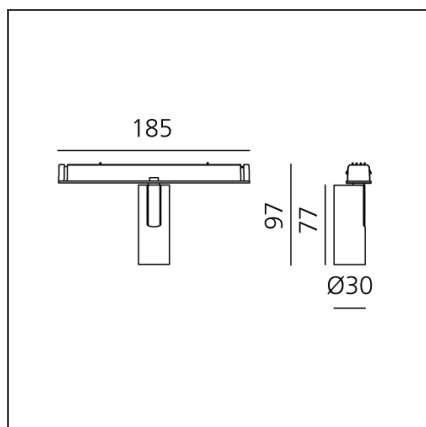

Turn Around - Vector 30

IP20  Dimmerable: 

DESIGN BY

Carlotta de Bevilacqua

DESCRIPTION

The product is not yet available.

TECHNICAL DRAWINGS

FEATURES

Colour:	Brushed silver	Series:	Indoor, 2019 Artemide Collection
Installation:	Ceiling, Suspension, Wall, Recessed		

DIMENSIONS

Height:	cm 9.7
Inclination:	-90+90
Rotation:	cm 360

LUMINAIRE

Watt:	6W	Delivered lumens output (lm):	475lm
		CCT:	3000K
		CRI:	90
		Dimmable Typology:	Dali