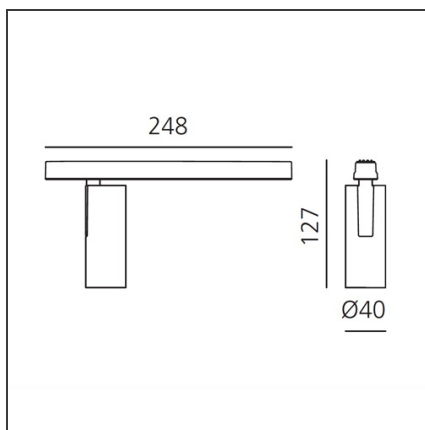

Turn Around - Vector 40

IP20  Dimmerable: 

DESIGN BY

Carlotta de Bevilacqua

DESCRIPTION

The product is not yet available.

TECHNICAL DRAWINGS

FEATURES

Colour:	Brushed silver	Series:	Indoor, 2019
Installation:	Ceiling, Suspension, Wall, Recessed		Artemide Collection

DIMENSIONS

Height:	cm 12.7
Inclination:	-90+90
Rotation:	cm 360

LUMINAIRE

Watt:	10W	Delivered lumens output (lm):	540lm
		CCT:	3000K
		CRI:	90
		Dimmable Typology:	Dali