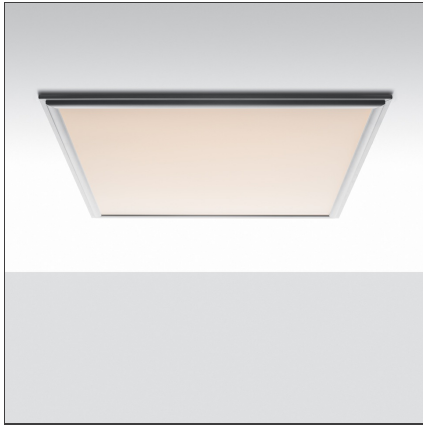

Uglare 19 - 600x600 - 4000K

IP40 

DESIGN BY

Studio Artemide

DESCRIPTION

Uglare is 600x600 and 300x1200 recessed ceiling light, suited to illuminate working areas with video-terminals. Its strong steel and aluminium mechanical construction and high performance (over 100lm/W for the 4000K version), as well as the possibility to adjust the luminous flow, make this appliance ideal to illuminate work areas that require minimum incidence in terms of actual and perceived volumes of lighting systems.

TECHNICAL DRAWINGS

FEATURES

Article Code:	M032600	Series:	Indoor
Colour:	White		
Installation:	Ceiling		

DIMENSIONS

Length:	cm 59.5	Glow Wire Test:	650
Width:	cm 5.1		
Height:	cm 59.5		
Weight:	kg 3.9		

INCLUDED SOURCES