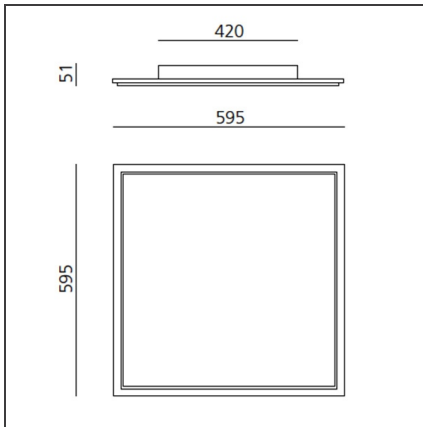

Uglare 19 - 600x600 - 4000K

IP40 

DESIGN BY

Studio Artemide

DESCRIPTION

Uglare is 600x600 and 300x1200 recessed ceiling light, suited to illuminate working areas with video-terminals. Its strong steel and aluminium mechanical construction and high performance (over 100lm/W for the 4000K version), as well as the possibility to adjust the luminous flow, make this appliance ideal to illuminate work areas that require minimum incidence in terms of actual and perceived volumes of lighting systems.

TECHNICAL DRAWINGS

FEATURES

Article Code:	M032600	Series:	Indoor
Colour:	White		
Installation:	Ceiling		

DIMENSIONS

Length:	cm 59.5	Glow Wire Test:	650
Width:	cm 5.1		
Height:	cm 59.5		
Weight:	kg 3.9		

INCLUDED SOURCES