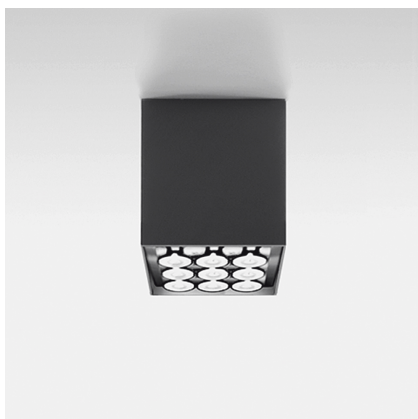

Una Pro 150 Ceiling h15 - 9 LED 20° 3000K Black

Carlotta de Bevilacqua

IP20 

LUMINARIA

- Potencia (W): **10,5W**
- Flujo Luminoso (lm): **585lm**
- CCT: **3000K**
- CRI: **85**

ESPECIFICACIONES

UNA PRO is the result of a new design approach. The objective was to obtain the same high performance of a halogen spotlight from a LED one, but at the same time the classic spotlight icon was brought up for discussion. Thanks to new significant technological innovation, the old concept had to be reinvented and so did the looks and main features of an entire category of luminaries. Important purposes were also energy and material saving and light duration. Due to innovative research and a well-proven expertise, the spotlight system performance is the same as that of previous halogen systems but the overall performance achieved is much better. In fact, the energy consumption of these spotlights is low, the user's relationship with the environment is revolutionary, his interaction with it is free and creative. In addition the light fixture appears thin due to the flat profile (only 3 mm).

CÓDIGO PRODUCTO: DD0016A09A2CW

CARACTERÍSTICAS

- Código del artículo: **DD0016A09A2CW**
- Color: **Black**
- Instalación: **Techo**
- Material: **Aluminium**
- Serie: **Architectural Indoor**
- Entorno de uso: **Interior**
- diseño: **Carlotta de Bevilacqua**

DIMENSIONES

- Longitud: **cm 15**
- Ancho: **cm 15**
- Altura: **cm 15**
- Peso: **cm 1.1**

FUENTES DE LUZ INCLUIDAS

- Categoría: **Led**
- Numero: **1**
- Potencia (W): **10,5W**
- Temperatura de Color (K): **3000K**