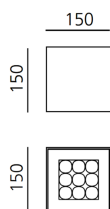

Una Pro 150 Ceiling h15 - 9 LED 20° 3000K Black

Carlotta de Bevilacqua

IP20 

LUMINARIA

- Potencia (W): **10,5W**
- Flujo Luminoso (lm): **585lm**
- CCT: **3000K**
- CRI: **85**

ESPECIFICACIONES

UNA PRO is the result of a new design approach. The objective was to obtain the same high performance of a halogen spotlight from a LED one, but at the same time the classic spotlight icon was brought up for discussion. Thanks to new significant technological innovation, the old concept had to be reinvented and so did the looks and main features of an entire category of luminaries. Important purposes were also energy and material saving and light duration. Due to innovative research and a well-proven expertise, the spotlight system performance is the same as that of previous halogen systems but the overall performance achieved is much better. In fact, the energy consumption of these spotlights is low, the user's relationship with the environment is revolutionary, his interaction with it is free and creative. In addition the light fixture appears thin due to the flat profile (only 3 mm).

CÓDIGO PRODUCTO: DD0016A09A2CW

CARACTERÍSTICAS

- Código del artículo: **DD0016A09A2CW**
- Color: **Black**
- Instalación: **Techo**
- Material: **Aluminium**
- Serie: **Architectural Indoor**
- Entorno de uso: **Interior**
- diseño: **Carlotta de Bevilacqua**

DIMENSIONES

- Longitud: **cm 15**
- Ancho: **cm 15**
- Altura: **cm 15**
- Peso: **cm 1.1**

FUENTES DE LUZ INCLUIDAS

- Categoría: **Led**
- Numero: **1**
- Potencia (W): **10,5W**
- Temperatura de Color (K): **3000K**