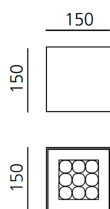

Una Pro 150 Ceiling h15 - 9 LED 20° 3000K White

Carlotta de Bevilacqua

IP20 

LUMINARIA

- Potencia (W): **10,5W**
- Flujo Luminoso (lm): **585lm**
- CCT: **3000K**
- CRI: **85**

ESPECIFICACIONES

UNA PRO is the result of a new design approach. The objective was to obtain the same high performance of a halogen spotlight from a LED one, but at the same time the classic spotlight icon was brought up for discussion. Thanks to new significant technological innovation, the old concept had to be reinvented and so did the looks and main features of an entire category of luminaries. Important purposes were also energy and material saving and light duration. Due to innovative research and a well-proven expertise, the spotlight system performance is the same as that of previous halogen systems but the overall performance achieved is much better. In fact, the energy consumption of these spotlights is low, the user's relationship with the environment is revolutionary, his interaction with it is free and creative. In addition the light fixture appears thin due to the flat profile (only 3 mm).

CÓDIGO PRODUCTO: DD0016A10A2CW

CARACTERÍSTICAS

- Código del artículo: **DD0016A10A2CW**
- Color: **White**
- Instalación: **Techo**
- Material: **Aluminium**
- Serie: **Architectural Indoor**
- Entorno de uso: **Interior**
- diseño: **Carlotta de Bevilacqua**

DIMENSIONES

- Longitud: **cm 15**
- Ancho: **cm 15**
- Altura: **cm 15**
- Peso: **cm 1.1**

FUENTES DE LUZ INCLUIDAS

- Categoría: **Led**
- Numero: **1**
- Potencia (W): **10,5W**
- Temperatura de Color (K): **3000K**