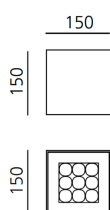

Una Pro 150 Ceiling h15 - 9 LED 20° 3700K Aluminium

Carlotta de Bevilacqua

IP20 

LUMINARIA

- Potencia (W): **10,5W**
- Flujo Luminoso (lm): **622lm**
- CCT: **3700K**
- CRI: **80**

ESPECIFICACIONES

UNA PRO is the result of a new design approach. The objective was to obtain the same high performance of a halogen spotlight from a LED one, but at the same time the classic spotlight icon was brought up for discussion. Thanks to new significant technological innovation, the old concept had to be reinvented and so did the looks and main features of an entire category of luminaries. Important purposes were also energy and material saving and light duration. Due to innovative research and a well-proven expertise, the spotlight system performance is the same as that of previous halogen systems but the overall performance achieved is much better. In fact, the energy consumption of these spotlights is low, the user's relationship with the environment is revolutionary, his interaction with it is free and creative. In addition the light fixture appears thin due to the flat profile (only 3 mm).

CÓDIGO PRODUCTO: DD0016A00A2C

CARACTERÍSTICAS

- Código del artículo: **DD0016A00A2C**
- Color: **Aluminium**
- Instalación: **Techo**
- Material: **Aluminium**
- Serie: **Architectural Indoor**
- Entorno de uso: **Interior**
- diseño: **Carlotta de Bevilacqua**

DIMENSIONES

- Longitud: **cm 15**
- Ancho: **cm 15**
- Altura: **cm 15**
- Peso: **cm 1.1**

FUENTES DE LUZ INCLUIDAS

- Categoría: **Led**
- Numero: **1**
- Potencia (W): **10,5W**
- Temperatura de Color (K): **3700K**