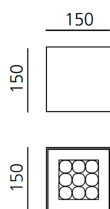

Una Pro 150 Ceiling h15 - 9 LED 20° 3700K Black

Carlotta de Bevilacqua

IP20 

LUMINARIA

- Potencia (W): **10,5W**
- Flujo Luminoso (lm): **622lm**
- CCT: **3700K**
- CRI: **80**

ESPECIFICACIONES

UNA PRO is the result of a new design approach. The objective was to obtain the same high performance of a halogen spotlight from a LED one, but at the same time the classic spotlight icon was brought up for discussion. Thanks to new significant technological innovation, the old concept had to be reinvented and so did the looks and main features of an entire category of luminaries. Important purposes were also energy and material saving and light duration. Due to innovative research and a well-proven expertise, the spotlight system performance is the same as that of previous halogen systems but the overall performance achieved is much better. In fact, the energy consumption of these spotlights is low, the user's relationship with the environment is revolutionary, his interaction with it is free and creative. In addition the light fixture appears thin due to the flat profile (only 3 mm).

CÓDIGO PRODUCTO: DD0016A09A2C

CARACTERÍSTICAS

- Código del artículo: **DD0016A09A2C**
- Color: **Black**
- Instalación: **Techo**
- Material: **Aluminium**
- Serie: **Architectural Indoor**
- Entorno de uso: **Interior**
- diseño: **Carlotta de Bevilacqua**

DIMENSIONES

- Longitud: **cm 15**
- Ancho: **cm 15**
- Altura: **cm 15**
- Peso: **cm 1.1**

FUENTES DE LUZ INCLUIDAS

- Categoría: **Led**
- Numero: **1**
- Potencia (W): **10,5W**
- Temperatura de Color (K): **3700K**