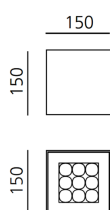

Una Pro 150 Ceiling h15 - 9 LED 20° 3700K White

Carlotta de Bevilacqua

IP20 

LUMINARIA

- Potencia (W): **10,5W**
- Flujo Luminoso (lm): **622lm**
- CCT: **3700K**
- CRI: **80**

ESPECIFICACIONES

UNA PRO is the result of a new design approach. The objective was to obtain the same high performance of a halogen spotlight from a LED one, but at the same time the classic spotlight icon was brought up for discussion. Thanks to new significant technological innovation, the old concept had to be reinvented and so did the looks and main features of an entire category of luminaries. Important purposes were also energy and material saving and light duration. Due to innovative research and a well-proven expertise, the spotlight system performance is the same as that of previous halogen systems but the overall performance achieved is much better. In fact, the energy consumption of these spotlights is low, the user's relationship with the environment is revolutionary, his interaction with it is free and creative. In addition the light fixture appears thin due to the flat profile (only 3 mm).

CÓDIGO PRODUCTO: DD0016A10A2C

CARACTERÍSTICAS

- Código del artículo: **DD0016A10A2C**
- Color: **White**
- Instalación: **Techo**
- Material: **Aluminium**
- Serie: **Architectural Indoor**
- Entorno de uso: **Interior**
- diseño: **Carlotta de Bevilacqua**

DIMENSIONES

- Longitud: **cm 15**
- Ancho: **cm 15**
- Altura: **cm 15**
- Peso: **cm 1.1**

FUENTES DE LUZ INCLUIDAS

- Categoría: **Led**
- Numero: **1**
- Potencia (W): **10,5W**
- Temperatura de Color (K): **3700K**