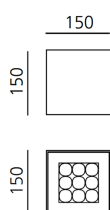

Una Pro 150 Ceiling h15 - 9 LED 38° 3000K Aluminium

Carlotta de Bevilacqua

IP20 

LUMINARIA

- Potencia (W): **10,5W**
- Flujo Luminoso (lm): **610lm**
- CCT: **3000K**
- CRI: **85**

ESPECIFICACIONES

UNA PRO is the result of a new design approach. The objective was to obtain the same high performance of a halogen spotlight from a LED one, but at the same time the classic spotlight icon was brought up for discussion. Thanks to new significant technological innovation, the old concept had to be reinvented and so did the looks and main features of an entire category of luminaries. Important purposes were also energy and material saving and light duration. Due to innovative research and a well-proven expertise, the spotlight system performance is the same as that of previous halogen systems but the overall performance achieved is much better. In fact, the energy consumption of these spotlights is low, the user's relationship with the environment is revolutionary, his interaction with it is free and creative. In addition the light fixture appears thin due to the flat profile (only 3 mm).

CÓDIGO PRODUCTO: DD0016A00A3CW

CARACTERÍSTICAS

- Código del artículo: **DD0016A00A3CW**
- Color: **Aluminium**
- Instalación: **Techo**
- Material: **Aluminium**
- Serie: **Architectural Indoor**
- Entorno de uso: **Interior**
- diseño: **Carlotta de Bevilacqua**

DIMENSIONES

- Longitud: **cm 15**
- Ancho: **cm 15**
- Altura: **cm 15**
- Peso: **cm 1.1**

FUENTES DE LUZ INCLUIDAS

- Categoría: **Led**
- Numero: **1**
- Potencia (W): **10,5W**
- Temperatura de Color (K): **3000K**