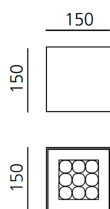

Una Pro 150 Ceiling h15 - 9 LED 38° 3000K Black

Carlotta de Bevilacqua

IP20 

LUMINARIA

- Potencia (W): **10,5W**
- Flujo Luminoso (lm): **610lm**
- CCT: **3000K**
- CRI: **85**

ESPECIFICACIONES

UNA PRO is the result of a new design approach. The objective was to obtain the same high performance of a halogen spotlight from a LED one, but at the same time the classic spotlight icon was brought up for discussion. Thanks to new significant technological innovation, the old concept had to be reinvented and so did the looks and main features of an entire category of luminaries. Important purposes were also energy and material saving and light duration. Due to innovative research and a well-proven expertise, the spotlight system performance is the same as that of previous halogen systems but the overall performance achieved is much better. In fact, the energy consumption of these spotlights is low, the user's relationship with the environment is revolutionary, his interaction with it is free and creative. In addition the light fixture appears thin due to the flat profile (only 3 mm).

CÓDIGO PRODUCTO: DD0016A09A3CW

CARACTERÍSTICAS

- Código del artículo: **DD0016A09A3CW**
- Color: **Black**
- Instalación: **Techo**
- Material: **Aluminium**
- Serie: **Architectural Indoor**
- Entorno de uso: **Interior**
- diseño: **Carlotta de Bevilacqua**

DIMENSIONES

- Longitud: **cm 15**
- Ancho: **cm 15**
- Altura: **cm 15**
- Peso: **cm 1.1**

FUENTES DE LUZ INCLUIDAS

- Categoría: **Led**
- Numero: **1**
- Potencia (W): **10,5W**
- Temperatura de Color (K): **3000K**