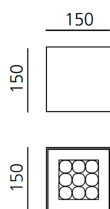

Una Pro 150 Ceiling h15 - 9 LED 38° 3000K White

Carlotta de Bevilacqua

IP20 

LUMINARIA

- Potencia (W): **10,5W**
- Flujo Luminoso (lm): **610lm**
- CCT: **3000K**
- CRI: **85**

ESPECIFICACIONES

UNA PRO is the result of a new design approach. The objective was to obtain the same high performance of a halogen spotlight from a LED one, but at the same time the classic spotlight icon was brought up for discussion. Thanks to new significant technological innovation, the old concept had to be reinvented and so did the looks and main features of an entire category of luminaries. Important purposes were also energy and material saving and light duration. Due to innovative research and a well-proven expertise, the spotlight system performance is the same as that of previous halogen systems but the overall performance achieved is much better. In fact, the energy consumption of these spotlights is low, the user's relationship with the environment is revolutionary, his interaction with it is free and creative. In addition the light fixture appears thin due to the flat profile (only 3 mm).

CÓDIGO PRODUCTO: DD0016A10A3CW

CARACTERÍSTICAS

- Código del artículo: **DD0016A10A3CW**
- Color: **White**
- Instalación: **Techo**
- Material: **Aluminium**
- Serie: **Architectural Indoor**
- Entorno de uso: **Interior**
- diseño: **Carlotta de Bevilacqua**

DIMENSIONES

- Longitud: **cm 15**
- Ancho: **cm 15**
- Altura: **cm 15**
- Peso: **cm 1.1**

FUENTES DE LUZ INCLUIDAS

- Categoría: **Led**
- Numero: **1**
- Potencia (W): **10,5W**
- Temperatura de Color (K): **3000K**