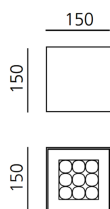

Una Pro 150 Ceiling h15 - 9 LED 38° 3700K Black

Carlotta de Bevilacqua

IP20 

LUMINARIA

- Potencia (W): **10,5W**
- Flujo Luminoso (lm): **649lm**
- CCT: **3700K**
- CRI: **80**

ESPECIFICACIONES

UNA PRO is the result of a new design approach. The objective was to obtain the same high performance of a halogen spotlight from a LED one, but at the same time the classic spotlight icon was brought up for discussion. Thanks to new significant technological innovation, the old concept had to be reinvented and so did the looks and main features of an entire category of luminaries. Important purposes were also energy and material saving and light duration. Due to innovative research and a well-proven expertise, the spotlight system performance is the same as that of previous halogen systems but the overall performance achieved is much better. In fact, the energy consumption of these spotlights is low, the user's relationship with the environment is revolutionary, his interaction with it is free and creative. In addition the light fixture appears thin due to the flat profile (only 3 mm).

CÓDIGO PRODUCTO: DD0016A09A3C

CARACTERÍSTICAS

- Código del artículo: **DD0016A09A3C**
- Color: **Black**
- Instalación: **Techo**
- Material: **Aluminium**
- Serie: **Architectural Indoor**
- Entorno de uso: **Interior**
- diseño: **Carlotta de Bevilacqua**

DIMENSIONES

- Longitud: **cm 15**
- Ancho: **cm 15**
- Altura: **cm 15**
- Peso: **cm 1.1**

FUENTES DE LUZ INCLUIDAS

- Categoría: **Led**
- Numero: **1**
- Potencia (W): **10,5W**
- Temperatura de Color (K): **3700K**