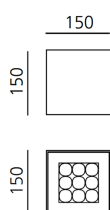

Una Pro 150 Ceiling h15 - 9 LED 6° 3000K Aluminium

Carlotta de Bevilacqua

IP20 

LUMINARIA

- Potencia (W): **10,5W**
- Flujo Luminoso (lm): **652lm**
- CCT: **3000K**
- CRI: **85**

ESPECIFICACIONES

UNA PRO is the result of a new design approach. The objective was to obtain the same high performance of a halogen spotlight from a LED one, but at the same time the classic spotlight icon was brought up for discussion. Thanks to new significant technological innovation, the old concept had to be reinvented and so did the looks and main features of an entire category of luminaries. Important purposes were also energy and material saving and light duration. Due to innovative research and a well-proven expertise, the spotlight system performance is the same as that of previous halogen systems but the overall performance achieved is much better. In fact, the energy consumption of these spotlights is low, the user's relationship with the environment is revolutionary, his interaction with it is free and creative. In addition the light fixture appears thin due to the flat profile (only 3 mm).

CÓDIGO PRODUCTO: DD0016A00A1CW

CARACTERÍSTICAS

- Código del artículo: **DD0016A00A1CW**
- Color: **Aluminium**
- Instalación: **Techo**
- Material: **Aluminium**
- Serie: **Architectural Indoor**
- Entorno de uso: **Interior**
- diseño: **Carlotta de Bevilacqua**

DIMENSIONES

- Longitud: **cm 15**
- Ancho: **cm 15**
- Altura: **cm 15**
- Peso: **cm 1.1**

FUENTES DE LUZ INCLUIDAS

- Categoría: **Led**
- Numero: **1**
- Potencia (W): **10,5W**
- Temperatura de Color (K): **3000K**