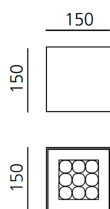

Una Pro 150 Ceiling h15 - 9 LED 6° 3000K Black

Carlotta de Bevilacqua

IP20 

LUMINARIA

- Potencia (W): **10,5W**
- Flujo Luminoso (lm): **652lm**
- CCT: **3000K**
- CRI: **85**

ESPECIFICACIONES

UNA PRO is the result of a new design approach. The objective was to obtain the same high performance of a halogen spotlight from a LED one, but at the same time the classic spotlight icon was brought up for discussion. Thanks to new significant technological innovation, the old concept had to be reinvented and so did the looks and main features of an entire category of luminaries. Important purposes were also energy and material saving and light duration. Due to innovative research and a well-proven expertise, the spotlight system performance is the same as that of previous halogen systems but the overall performance achieved is much better. In fact, the energy consumption of these spotlights is low, the user's relationship with the environment is revolutionary, his interaction with it is free and creative. In addition the light fixture appears thin due to the flat profile (only 3 mm).

CÓDIGO PRODUCTO: DD0016A09A1CW

CARACTERÍSTICAS

- Código del artículo: **DD0016A09A1CW**
- Color: **Black**
- Instalación: **Techo**
- Material: **Aluminium**
- Serie: **Architectural Indoor**
- Entorno de uso: **Interior**
- diseño: **Carlotta de Bevilacqua**

DIMENSIONES

- Longitud: **cm 15**
- Ancho: **cm 15**
- Altura: **cm 15**
- Peso: **cm 1.1**

FUENTES DE LUZ INCLUIDAS

- Categoría: **Led**
- Numero: **1**
- Potencia (W): **10,5W**
- Temperatura de Color (K): **3000K**