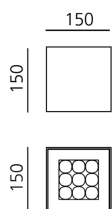

Una Pro 150 Ceiling h15 - 9 LED 6° 3000K White

Carlotta de Bevilacqua

IP20 

LUMINARIA

- Potencia (W): **10,5W**
- Flujo Luminoso (lm): **652lm**
- CCT: **3000K**
- CRI: **85**

ESPECIFICACIONES

UNA PRO is the result of a new design approach. The objective was to obtain the same high performance of a halogen spotlight from a LED one, but at the same time the classic spotlight icon was brought up for discussion. Thanks to new significant technological innovation, the old concept had to be reinvented and so did the looks and main features of an entire category of luminaries. Important purposes were also energy and material saving and light duration. Due to innovative research and a well-proven expertise, the spotlight system performance is the same as that of previous halogen systems but the overall performance achieved is much better. In fact, the energy consumption of these spotlights is low, the user's relationship with the environment is revolutionary, his interaction with it is free and creative. In addition the light fixture appears thin due to the flat profile (only 3 mm).

CÓDIGO PRODUCTO: DD0016A10A1CW

CARACTERÍSTICAS

- Código del artículo: **DD0016A10A1CW**
- Color: **White**
- Instalación: **Techo**
- Material: **Aluminium**
- Serie: **Architectural Indoor**
- Entorno de uso: **Interior**
- diseño: **Carlotta de Bevilacqua**

DIMENSIONES

- Longitud: **cm 15**
- Ancho: **cm 15**
- Altura: **cm 15**
- Peso: **cm 1.1**

FUENTES DE LUZ INCLUIDAS

- Categoría: **Led**
- Numero: **1**
- Potencia (W): **10,5W**
- Temperatura de Color (K): **3000K**