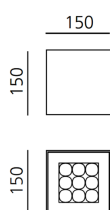

Una Pro 150 Ceiling h15 - 9 LED 6° 3700K Aluminium

Carlotta de Bevilacqua

IP20 

LUMINARIA

- Potencia (W): **10,5W**
- Flujo Luminoso (lm): **694lm**
- CCT: **3700K**
- CRI: **80**

ESPECIFICACIONES

UNA PRO is the result of a new design approach. The objective was to obtain the same high performance of a halogen spotlight from a LED one, but at the same time the classic spotlight icon was brought up for discussion. Thanks to new significant technological innovation, the old concept had to be reinvented and so did the looks and main features of an entire category of luminaries. Important purposes were also energy and material saving and light duration. Due to innovative research and a well-proven expertise, the spotlight system performance is the same as that of previous halogen systems but the overall performance achieved is much better. In fact, the energy consumption of these spotlights is low, the user's relationship with the environment is revolutionary, his interaction with it is free and creative. In addition the light fixture appears thin due to the flat profile (only 3 mm).

CÓDIGO PRODUCTO: DD0016A00A1C

CARACTERÍSTICAS

- Código del artículo: **DD0016A00A1C**
- Color: **Aluminium**
- Instalación: **Techo**
- Material: **Aluminium**
- Serie: **Architectural Indoor**
- Entorno de uso: **Interior**
- diseño: **Carlotta de Bevilacqua**

DIMENSIONES

- Longitud: **cm 15**
- Ancho: **cm 15**
- Altura: **cm 15**
- Peso: **cm 1.1**

FUENTES DE LUZ INCLUIDAS

- Categoría: **Led**
- Numero: **1**
- Potencia (W): **10,5W**
- Temperatura de Color (K): **3700K**