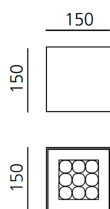

Una Pro 150 Ceiling h15 - 9 LED 6° 3700K Black

Carlotta de Bevilacqua

IP20 

LUMINARIA

- Potencia (W): **10,5W**
- Flujo Luminoso (lm): **694lm**
- CCT: **3700K**
- CRI: **80**

ESPECIFICACIONES

UNA PRO is the result of a new design approach. The objective was to obtain the same high performance of a halogen spotlight from a LED one, but at the same time the classic spotlight icon was brought up for discussion. Thanks to new significant technological innovation, the old concept had to be reinvented and so did the looks and main features of an entire category of luminaries. Important purposes were also energy and material saving and light duration. Due to innovative research and a well-proven expertise, the spotlight system performance is the same as that of previous halogen systems but the overall performance achieved is much better. In fact, the energy consumption of these spotlights is low, the user's relationship with the environment is revolutionary, his interaction with it is free and creative. In addition the light fixture appears thin due to the flat profile (only 3 mm).

CÓDIGO PRODUCTO: DD0016A09A1C

CARACTERÍSTICAS

- Código del artículo: **DD0016A09A1C**
- Color: **Black**
- Instalación: **Techo**
- Material: **Aluminium**
- Serie: **Architectural Indoor**
- Entorno de uso: **Interior**
- diseño: **Carlotta de Bevilacqua**

DIMENSIONES

- Longitud: **cm 15**
- Ancho: **cm 15**
- Altura: **cm 15**
- Peso: **cm 1.1**

FUENTES DE LUZ INCLUIDAS

- Categoría: **Led**
- Numero: **1**
- Potencia (W): **10,5W**
- Temperatura de Color (K): **3700K**