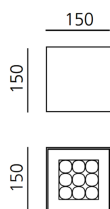

Una Pro 150 Ceiling h15 - 9 LED 6° 3700K White

Carlotta de Bevilacqua

IP20 

LUMINARIA

- Potencia (W): **10,5W**
- Flujo Luminoso (lm): **694lm**
- CCT: **3700K**
- CRI: **80**

ESPECIFICACIONES

UNA PRO is the result of a new design approach. The objective was to obtain the same high performance of a halogen spotlight from a LED one, but at the same time the classic spotlight icon was brought up for discussion. Thanks to new significant technological innovation, the old concept had to be reinvented and so did the looks and main features of an entire category of luminaries. Important purposes were also energy and material saving and light duration. Due to innovative research and a well-proven expertise, the spotlight system performance is the same as that of previous halogen systems but the overall performance achieved is much better. In fact, the energy consumption of these spotlights is low, the user's relationship with the environment is revolutionary, his interaction with it is free and creative. In addition the light fixture appears thin due to the flat profile (only 3 mm).

CÓDIGO PRODUCTO: DD0016A10A1C

CARACTERÍSTICAS

- Código del artículo: **DD0016A10A1C**
- Color: **White**
- Instalación: **Techo**
- Material: **Aluminium**
- Serie: **Architectural Indoor**
- Entorno de uso: **Interior**
- diseño: **Carlotta de Bevilacqua**

DIMENSIONES

- Longitud: **cm 15**
- Ancho: **cm 15**
- Altura: **cm 15**
- Peso: **cm 1.1**

FUENTES DE LUZ INCLUIDAS

- Categoría: **Led**
- Numero: **1**
- Potencia (W): **10,5W**
- Temperatura de Color (K): **3700K**