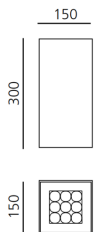

Una Pro 150 Ceiling h30 - 9 LED 20° 3000K White

Carlotta de Bevilacqua

IP20 

LUMINARIA

- Potencia (W): **10,5W**
- Flujo Luminoso (lm): **585lm**
- CCT: **3000K**
- CRI: **85**

ESPECIFICACIONES

UNA PRO is the result of a new design approach. The objective was to obtain the same high performance of a halogen spotlight from a LED one, but at the same time the classic spotlight icon was brought up for discussion. Thanks to new significant technological innovation, the old concept had to be reinvented and so did the looks and main features of an entire category of luminaries. Important purposes were also energy and material saving and light duration. Due to innovative research and a well-proven expertise, the spotlight system performance is the same as that of previous halogen systems but the overall performance achieved is much better. In fact, the energy consumption of these spotlights is low, the user's relationship with the environment is revolutionary, his interaction with it is free and creative. In addition the light fixture appears thin due to the flat profile (only 3 mm).

CÓDIGO PRODUCTO: DD0016A10A2LW

CARACTERÍSTICAS

- Código del artículo: **DD0016A10A2LW**
- Color: **White**
- Instalación: **Techo**
- Material: **Aluminium**
- Serie: **Architectural Indoor**
- Entorno de uso: **Interior**
- diseño: **Carlotta de Bevilacqua**

DIMENSIONES

- Longitud: **cm 15**
- Ancho: **cm 15**
- Altura: **cm 30**
- Peso: **cm 1.8**

FUENTES DE LUZ INCLUIDAS

- Categoría: **Led**
- Numero: **1**
- Potencia (W): **10,5W**
- Temperatura de Color (K): **3000K**