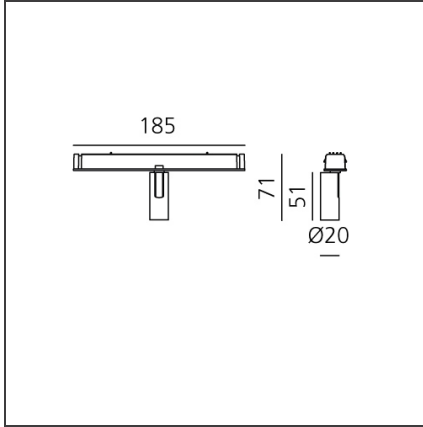

Vector Magnetic 20 - 10° 2700K DALI Black

IP20  Dimmerable: 

DESIGN BY

Carlotta de Bevilacqua

DESCRIPTION

Four sizes with three different beam angles each (spot, flood, wide flood) obtained by means of refractive or hybrid optical units. Junction arm integrated in the spotlight's body to keep the barycentre aligned with the track and prevent any imbalance in possible suspension versions of the track. The junction allows 360° rotation and 90° tilting for maximum emission adjustment freedom.

TECHNICAL DRAWINGS

FEATURES

Article Code:	AP71104	Series:	Indoor, 2019 Artemide Collection
Colour:	Black		
Installation:	Track, Projector		
Environment:	Indoor		

DIMENSIONS

Height:	cm 7.1
Base Length:	cm 18.5
Inclination:	-90+90
Rotation:	cm 360