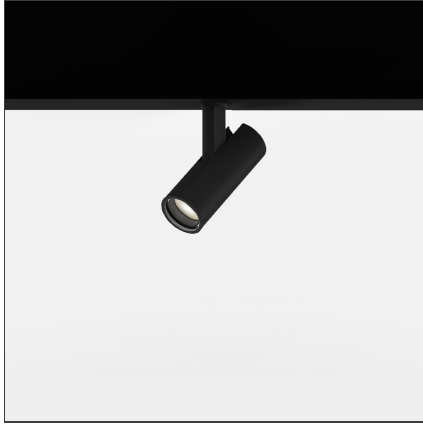

Vector Magnetic 20 - 10° 2700K DALI Black

IP20  Dimmerable: 

DESIGN BY

Carlotta de Bevilacqua

DESCRIPTION

Four sizes with three different beam angles each (spot, flood, wide flood) obtained by means of refractive or hybrid optical units. Junction arm integrated in the spotlight's body to keep the barycentre aligned with the track and prevent any imbalance in possible suspension versions of the track. The junction allows 360° rotation and 90° tilting for maximum emission adjustment freedom.

TECHNICAL DRAWINGS

FEATURES

Article Code:	AP71104	Series:	Indoor, 2019 Artemide Collection
Colour:	Black		
Installation:	Track, Projector		
Environment:	Indoor		

DIMENSIONS

Height:	cm 7.1
Base Length:	cm 18.5
Inclination:	-90+90
Rotation:	cm 360