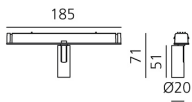

Vector Magnetic 20 - 10° 2700K DALI Brushed bronze

Carlotta de Bevilacqua

IP20   Dimmbar: 

LUMINAIRE

- Watt: **2W**
- Lichtstrom (lm): **175lm**
- CCT: **2700K**
- CRI: **80**
- Dimmable Typology: **Dali**

Anmerkungen

For operation use only Artemide Power Supply kit.

BESCHREIBUNG

Four sizes with three different beam angles each (spot, flood, wide flood) obtained by means of refractive or hybrid optical units. Junction arm integrated in the spotlight's body to keep the barycentre aligned with the track and prevent any imbalance in possible suspension versions of the track. The junction allows 360° rotation and 90° tilting for maximum emission adjustment freedom.

DIMENSION

- Höhe: **cm 7.1**
- Breite: **cm 2**
- Länge Fuß: **cm 18.5**
- Neigung: **-90+90**
- Drehung: **360°**

INKLUSIVE LICHTQUELLEN

- Kategorie: **Led**
- Anzahl: **1**
- Watt: **2W**
- Farbtemperatur(K): **2700K**
- CRI: **80**
- Color Tolerance: **MacAdam 3SDCM**
- Service Life: **L90 (6K) 36300h**