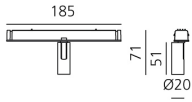

Vector Magnetic 20 - 10° 2700K DALI Brushed copper

Carlotta de Bevilacqua

IP20   Dimmbar: 

LUMINAIRE

- Watt: **2W**
- Lichtstrom (lm): **175lm**
- CCT: **2700K**
- CRI: **80**
- Dimmable Typology: **Dali**

Anmerkungen

For operation use only Artemide Power Supply kit.

BESCHREIBUNG

Four sizes with three different beam angles each (spot, flood, wide flood) obtained by means of refractive or hybrid optical units. Junction arm integrated in the spotlight's body to keep the barycentre aligned with the track and prevent any imbalance in possible suspension versions of the track. The junction allows 360° rotation and 90° tilting for maximum emission adjustment freedom.

DIMENSION

- Höhe: **cm 7.1**
- Breite: **cm 2**
- Länge Fuß: **cm 18.5**
- Neigung: **-90+90**
- Drehung: **360°**

INKLUSIVE LICHTQUELLEN

- Kategorie: **Led**
- Anzahl: **1**
- Watt: **2W**
- Farbtemperatur(K): **2700K**
- CRI: **80**
- Color Tolerance: **MacAdam 3SDCM**
- Service Life: **L90 (6K) 36300h**