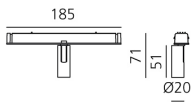

Vector Magnetic 20 - 10° 2700K DALI Brushed silver

Carlotta de Bevilacqua

IP20   Dimmbar: 

LUMINAIRE

- Watt: **2W**
- Lichtstrom (lm): **175lm**
- CCT: **2700K**
- CRI: **80**
- Dimmable Typology: **Dali**

Anmerkungen

For operation use only Artemide Power Supply kit.

BESCHREIBUNG

Four sizes with three different beam angles each (spot, flood, wide flood) obtained by means of refractive or hybrid optical units. Junction arm integrated in the spotlight's body to keep the barycentre aligned with the track and prevent any imbalance in possible suspension versions of the track. The junction allows 360° rotation and 90° tilting for maximum emission adjustment freedom.

DIMENSION

- Höhe: **cm 7.1**
- Breite: **cm 2**
- Länge Fuß: **cm 18.5**
- Neigung: **-90+90**
- Drehung: **360°**

INKLUSIVE LICHTQUELLEN

- Kategorie: **Led**
- Anzahl: **1**
- Watt: **2W**
- Farbtemperatur(K): **2700K**
- CRI: **80**
- Color Tolerance: **MacAdam 3SDCM**
- Service Life: **L90 (6K) 36300h**