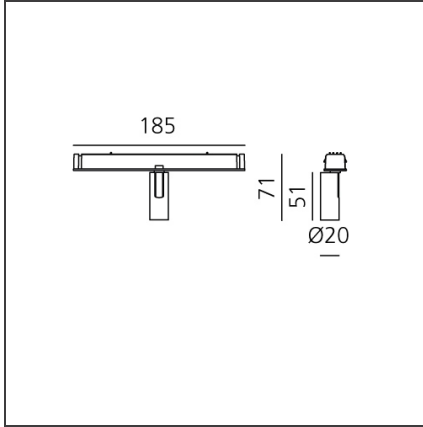

TECHNICAL DRAWINGS

FEATURES

Article Code:	AP71115	Series:	Indoor, 2019 Artemide Collection
Colour:	Brushed Silver		
Installation:	Track, Projector		
Environment:	Indoor		

DIMENSIONS

Height:	cm 7.1
Base Length:	cm 18.5
Inclination:	-90+90
Rotation:	cm 360

INCLUDED SOURCES

Category:	LED	Color temperature (K):	2700K
Number:	1	Color Tolerance:	MacAdam 3SDCM
Watt:	2W	CRI:	80
Type:	0	Service Life:	L90 (6K) 36300h

LUMINAIRE

Watt:	2W	Delivered lumens output (lm):	175lm
		CCT:	2700K
		CRI:	80
		Dimmable Typology:	Dali

Notes

For operation use only Artemide Power Supply kit.