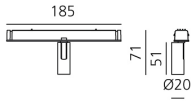

Vector Magnetic 20 - 10° 2700K DALI White

Carlotta de Bevilacqua

IP20   Dimmbar: 

LUMINAIRE

- Watt: **2W**
- Lichtstrom (lm): **175lm**
- CCT: **2700K**
- CRI: **80**
- Dimmable Typology: **Dali**

Anmerkungen

For operation use only Artemide Power Supply kit.

BESCHREIBUNG

Four sizes with three different beam angles each (spot, flood, wide flood) obtained by means of refractive or hybrid optical units. Junction arm integrated in the spotlight's body to keep the barycentre aligned with the track and prevent any imbalance in possible suspension versions of the track. The junction allows 360° rotation and 90° tilting for maximum emission adjustment freedom.

DIMENSION

- Höhe: **cm 7.1**
- Breite: **cm 2**
- Länge Fuß: **cm 18.5**
- Neigung: **-90+90**
- Drehung: **360°**

INKLUSIVE LICHTQUELLEN

- Kategorie: **Led**
- Anzahl: **1**
- Watt: **2W**
- Farbtemperatur(K): **2700K**
- CRI: **80**
- Color Tolerance: **MacAdam 3SDCM**
- Service Life: **L90 (6K) 36300h**