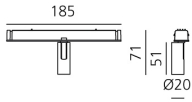

Vector Magnetic 20 - 10° 3000K DALI Black

Carlotta de Bevilacqua

IP20   Dimmbar: 

LUMINAIRE

- Watt: **2W**
- Lichtstrom (lm): **175lm**
- CCT: **3000K**
- CRI: **80**
- Dimmable Typology: **Dali**

Anmerkungen

For operation use only Artemide Power Supply kit.

BESCHREIBUNG

Four sizes with three different beam angles each (spot, flood, wide flood) obtained by means of refractive or hybrid optical units. Junction arm integrated in the spotlight's body to keep the barycentre aligned with the track and prevent any imbalance in possible suspension versions of the track. The junction allows 360° rotation and 90° tilting for maximum emission adjustment freedom.

DIMENSION

- Höhe: **cm 7.1**
- Breite: **cm 2**
- Länge Fuß: **cm 18.5**
- Neigung: **-90+90**
- Drehung: **360°**

INKLUSIVE LICHTQUELLEN

- Kategorie: **Led**
- Anzahl: **1**
- Watt: **2W**
- Farbtemperatur(K): **3000K**
- CRI: **80**
- Color Tolerance: **MacAdam 3SDCM**
- Service Life: **L90 (6K) 36300h**