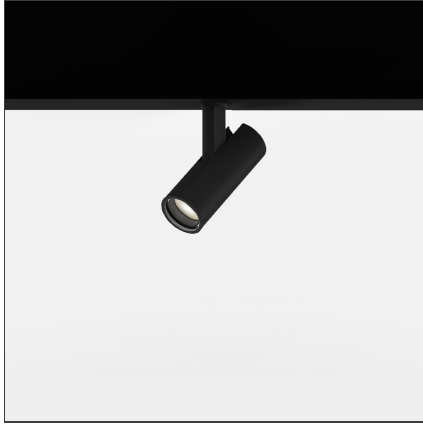

## Vector Magnetic 20 - 10° 3000K DALI Black

IP20  Dimmerable: 

### DESCRIPTION

Four sizes with three different beam angles each (spot, flood, wide flood) obtained by means of refractive or hybrid optical units. Junction arm integrated in the spotlight's body to keep the barycentre aligned with the track and prevent any imbalance in possible suspension versions of the track. The junction allows 360° rotation and 90° tilting for maximum emission adjustment freedom.