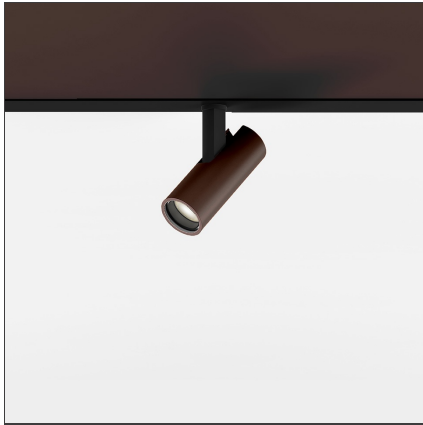

Vector Magnetic 20 - 10° 3000K DALI Brushed bronze

IP20  Dimmerable: 

DESIGN BY

Carlotta de Bevilacqua

DESCRIPTION

Four sizes with three different beam angles each (spot, flood, wide flood) obtained by means of refractive or hybrid optical units. Junction arm integrated in the spotlight's body to keep the barycentre aligned with the track and prevent any imbalance in possible suspension versions of the track. The junction allows 360° rotation and 90° tilting for maximum emission adjustment freedom.

TECHNICAL DRAWINGS

FEATURES

Article Code:	AP70120	Series:	Indoor, 2019 Artemide Collection
Colour:	Brushed Bronze		
Installation:	Track, Projector		
Environment:	Indoor		

DIMENSIONS

Height:	cm 7.1
Base Length:	cm 18.5
Inclination:	-90+90
Rotation:	cm 360