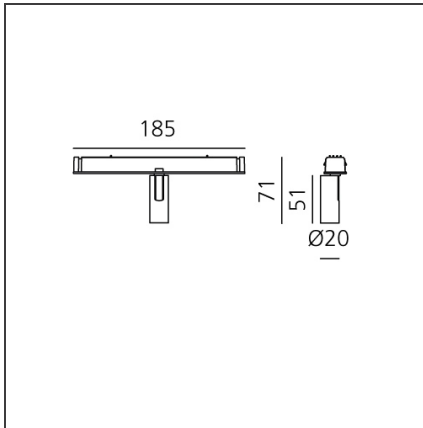

Vector Magnetic 20 - 10° 3000K DALI Brushed bronze

IP20  Dimmerable: 

DESIGN BY

Carlotta de Bevilacqua

DESCRIPTION

Four sizes with three different beam angles each (spot, flood, wide flood) obtained by means of refractive or hybrid optical units. Junction arm integrated in the spotlight's body to keep the barycentre aligned with the track and prevent any imbalance in possible suspension versions of the track. The junction allows 360° rotation and 90° tilting for maximum emission adjustment freedom.

TECHNICAL DRAWINGS

FEATURES

Article Code:	AP70120	Series:	Indoor, 2019 Artemide Collection
Colour:	Brushed Bronze		
Installation:	Track, Projector		
Environment:	Indoor		

DIMENSIONS

Height:	cm 7.1
Base Length:	cm 18.5
Inclination:	-90+90
Rotation:	cm 360