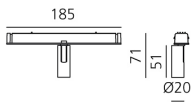

Vector Magnetic 20 - 10° 3000K DALI Brushed copper

Carlotta de Bevilacqua

IP20   Dimmbar: 

LUMINAIRE

- Watt: **2W**
- Lichtstrom (lm): **175lm**
- CCT: **3000K**
- CRI: **80**
- Dimmable Typology: **Dali**

Anmerkungen

For operation use only Artemide Power Supply kit.

BESCHREIBUNG

Four sizes with three different beam angles each (spot, flood, wide flood) obtained by means of refractive or hybrid optical units. Junction arm integrated in the spotlight's body to keep the barycentre aligned with the track and prevent any imbalance in possible suspension versions of the track. The junction allows 360° rotation and 90° tilting for maximum emission adjustment freedom.

DIMENSION

- Höhe: **cm 7.1**
- Breite: **cm 2**
- Länge Fuß: **cm 18.5**
- Neigung: **-90+90**
- Drehung: **360°**

INKLUSIVE LICHTQUELLEN

- Kategorie: **Led**
- Anzahl: **1**
- Watt: **2W**
- Farbtemperatur(K): **3000K**
- CRI: **80**
- Color Tolerance: **MacAdam 3SDCM**
- Service Life: **L90 (6K) 36300h**