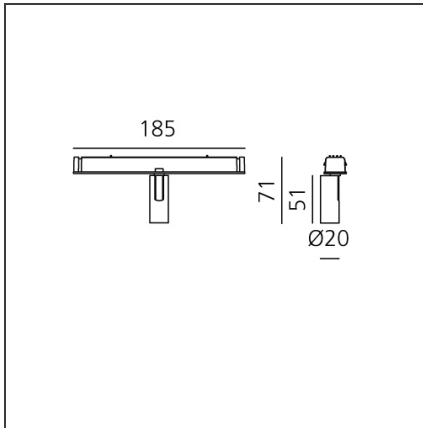

Vector Magnetic 20 - 10° 3000K DALI Brushed copper

IP20  Dimmerable: 

DESIGN BY

Carlotta de Bevilacqua

DESCRIPTION

Four sizes with three different beam angles each (spot, flood, wide flood) obtained by means of refractive or hybrid optical units. Junction arm integrated in the spotlight's body to keep the barycentre aligned with the track and prevent any imbalance in possible suspension versions of the track. The junction allows 360° rotation and 90° tilting for maximum emission adjustment freedom.

TECHNICAL DRAWINGS

FEATURES

Article Code:	AP70118	Series:	Indoor, 2019 Artemide Collection
Colour:	Brushed Copper		
Installation:	Track, Projector		
Environment:	Indoor		

DIMENSIONS

Height:	cm 7.1
Base Length:	cm 18.5
Inclination:	-90+90
Rotation:	cm 360